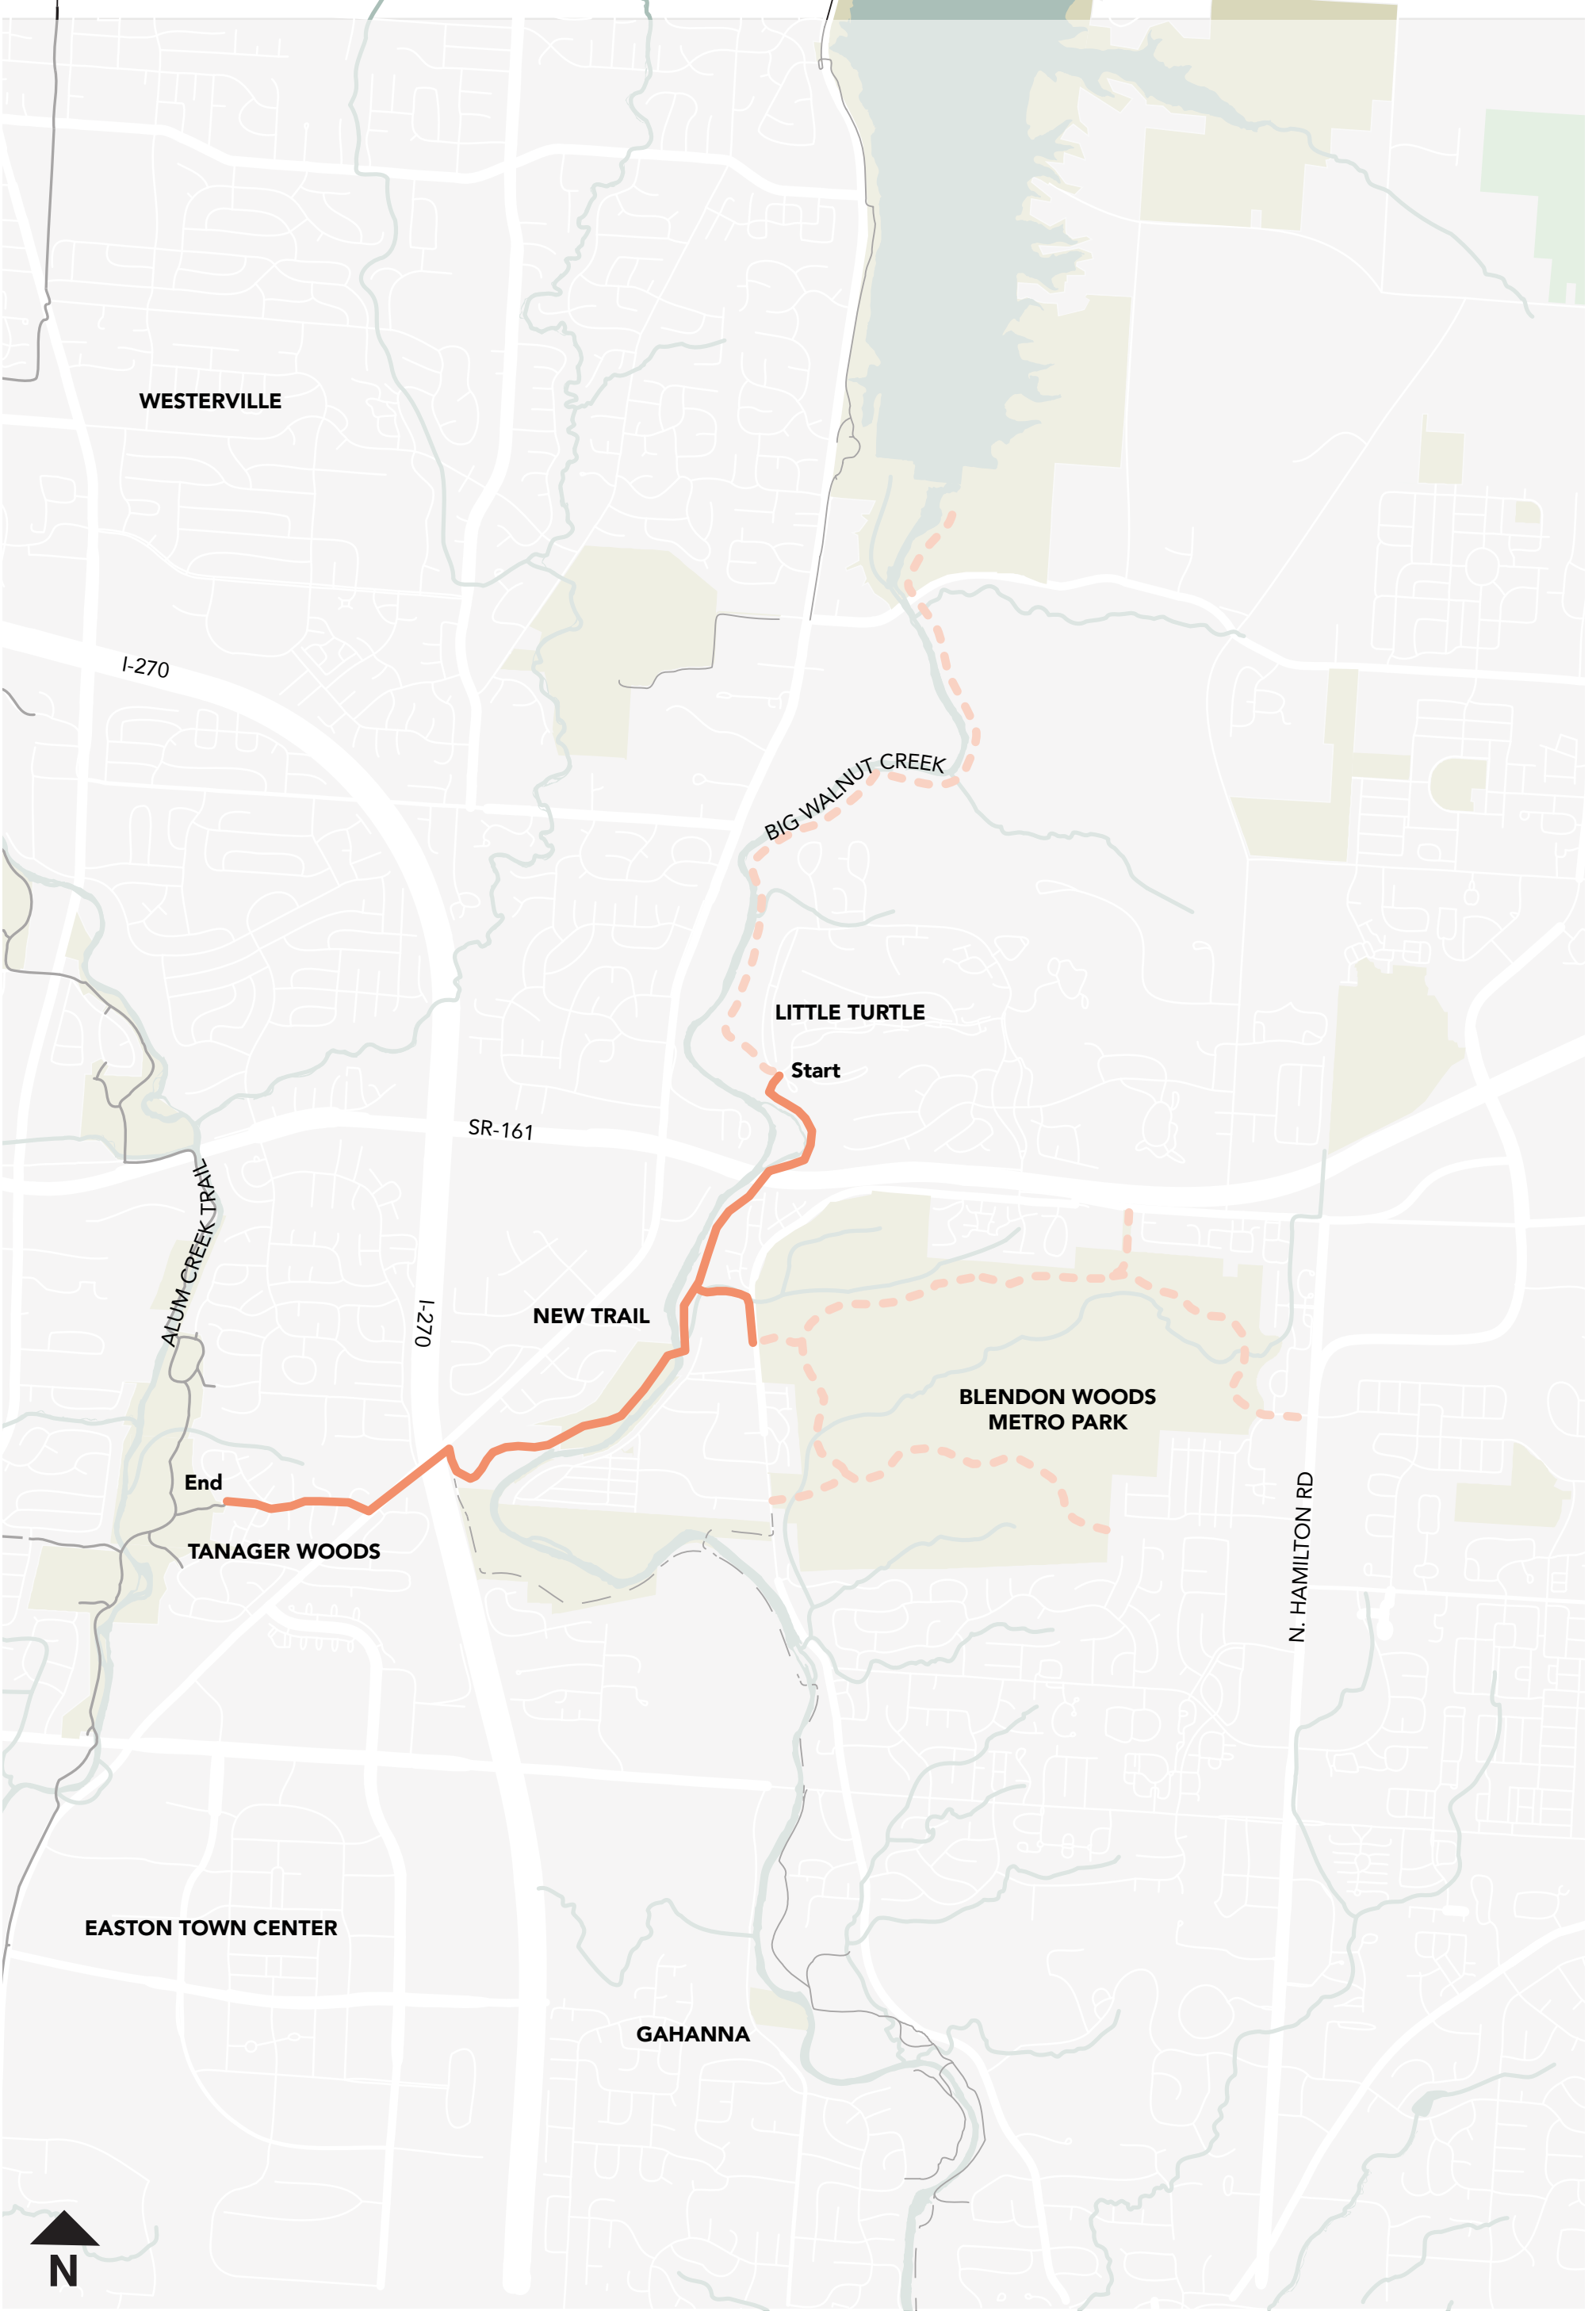

THE CITY OF
COLUMBUS
RECREATION AND PARKS

Big Walnut Trail---2025
Little Turtle to Cherrybottom Park/Alum Creek Trail
Project Connectivity

THE CITY OF
COLUMBUS
 RECREATION AND PARKS

Big Walnut Trail
 Little Turtle to Cherrybottom Park/Alum Creek Trail
 Project Limits