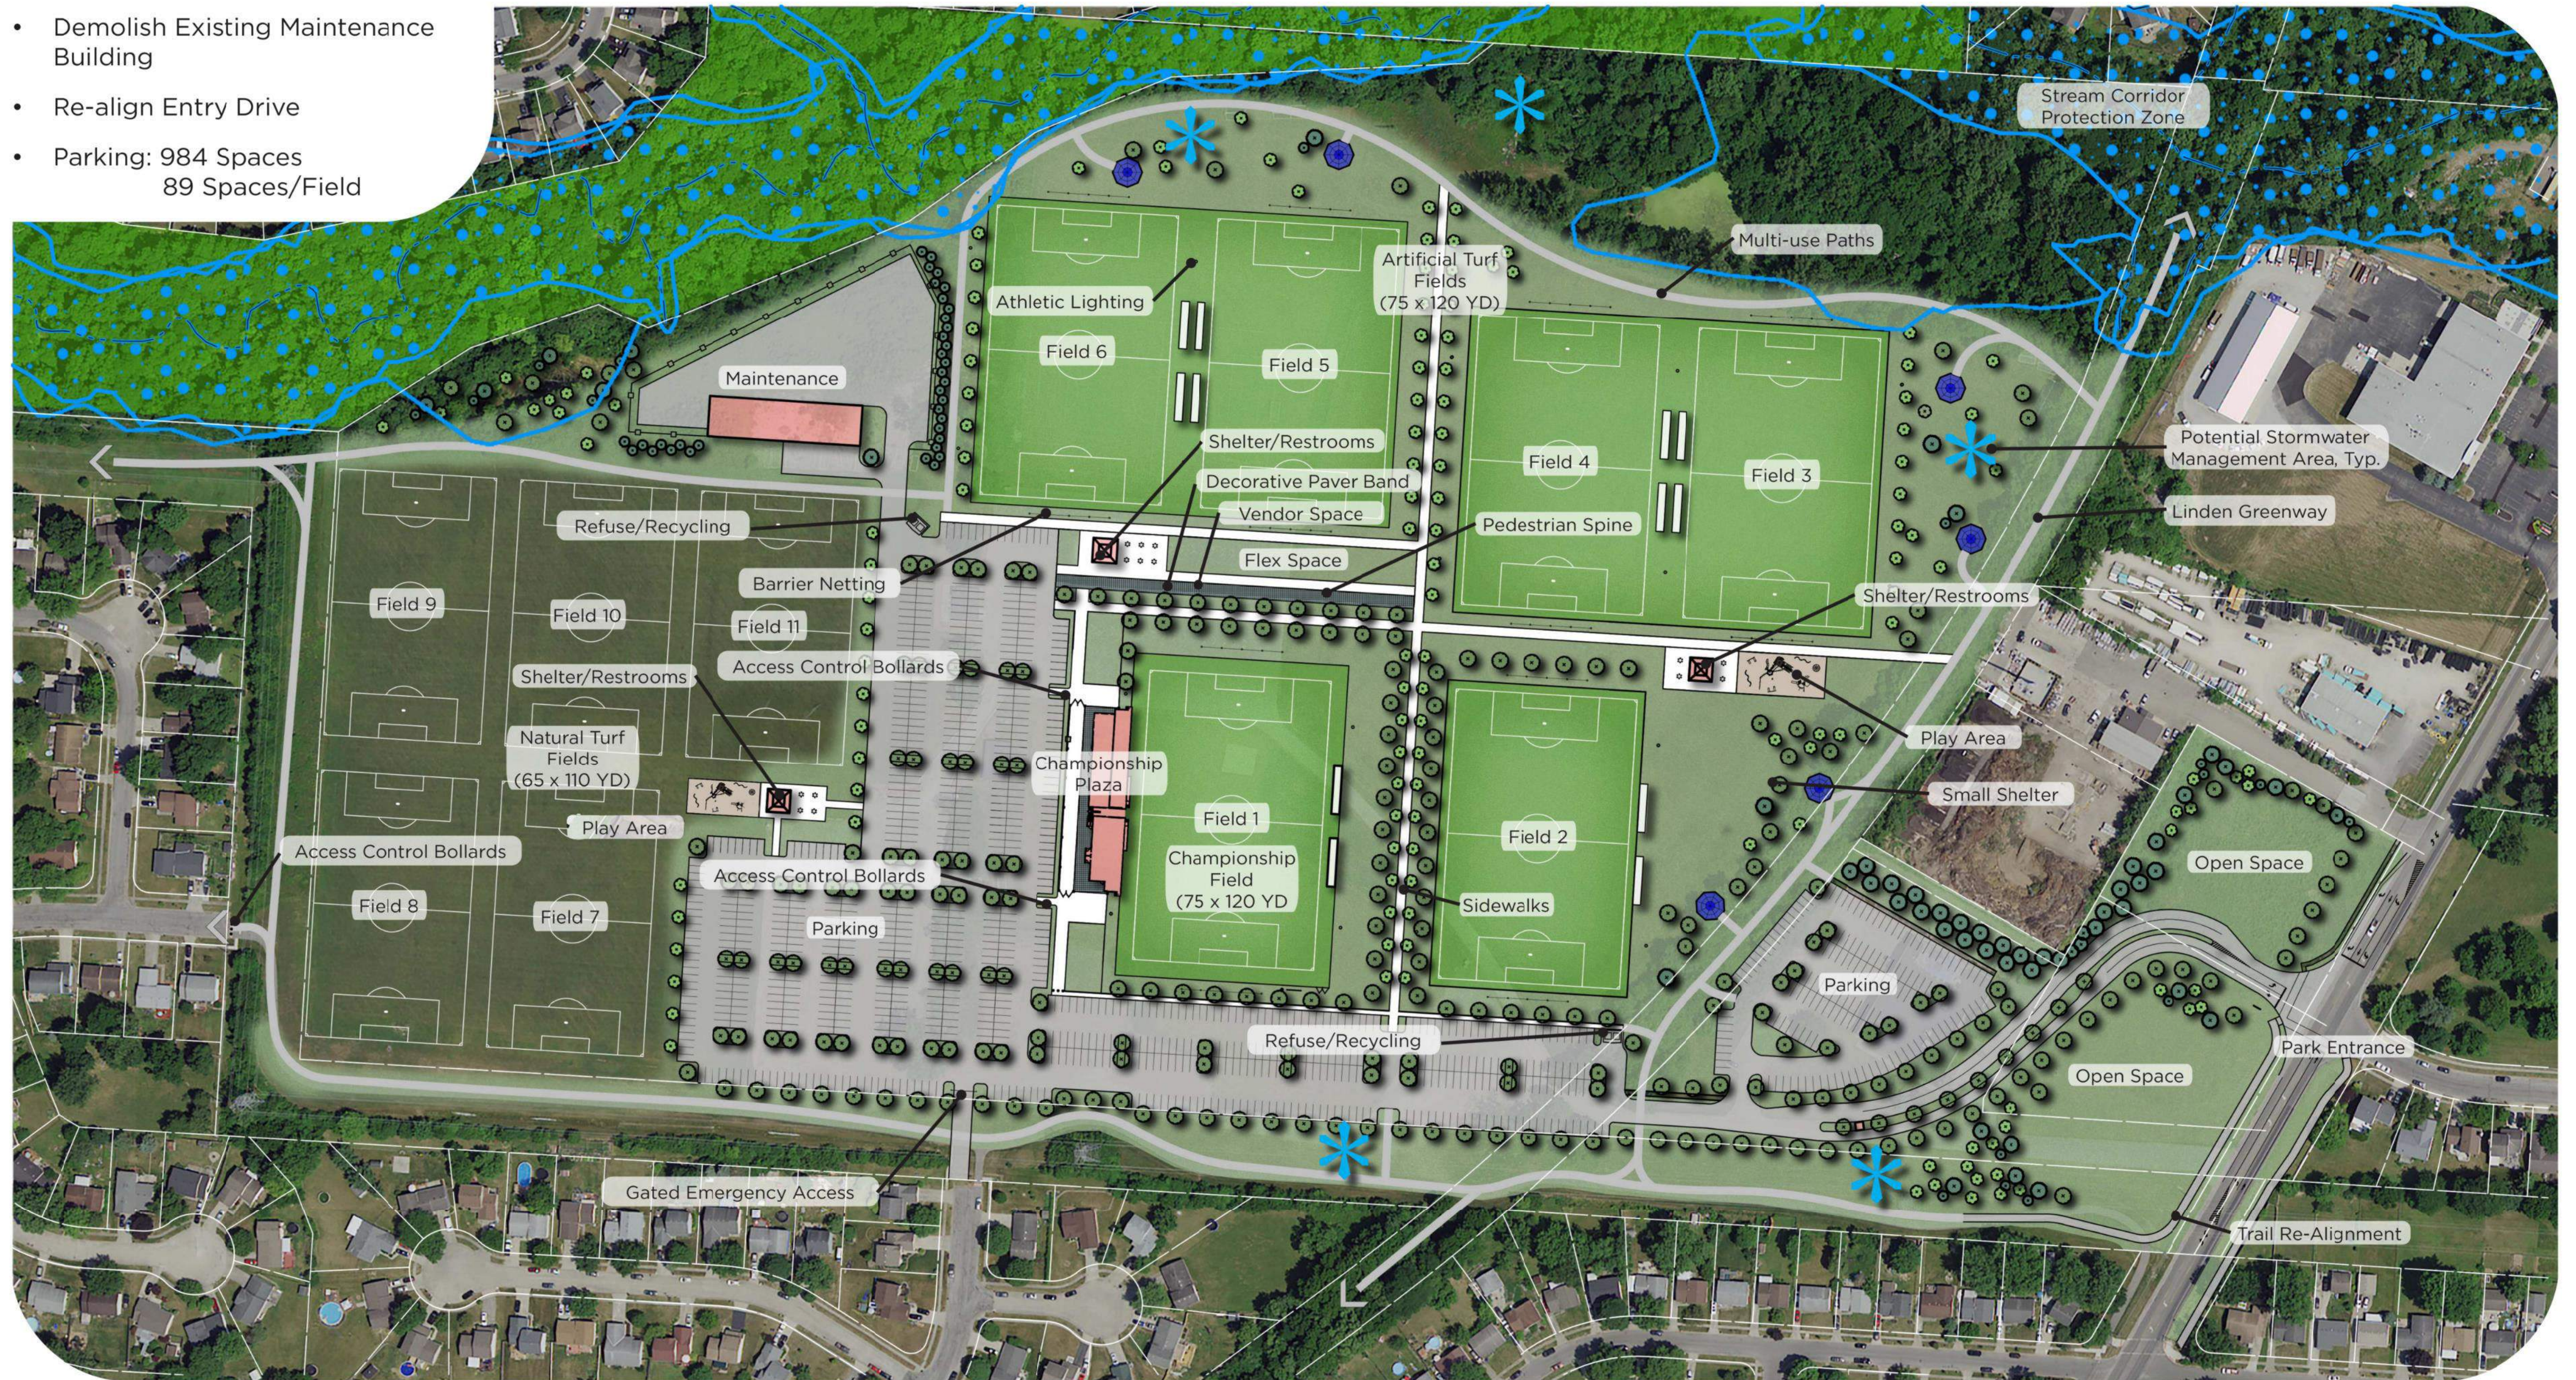

- Demolish Existing Maintenance Building
- Re-align Entry Drive
- Parking: 984 Spaces
89 Spaces/Field

Preferred Concept

Kilbourne Run Sports Park - Preliminary Concept Development