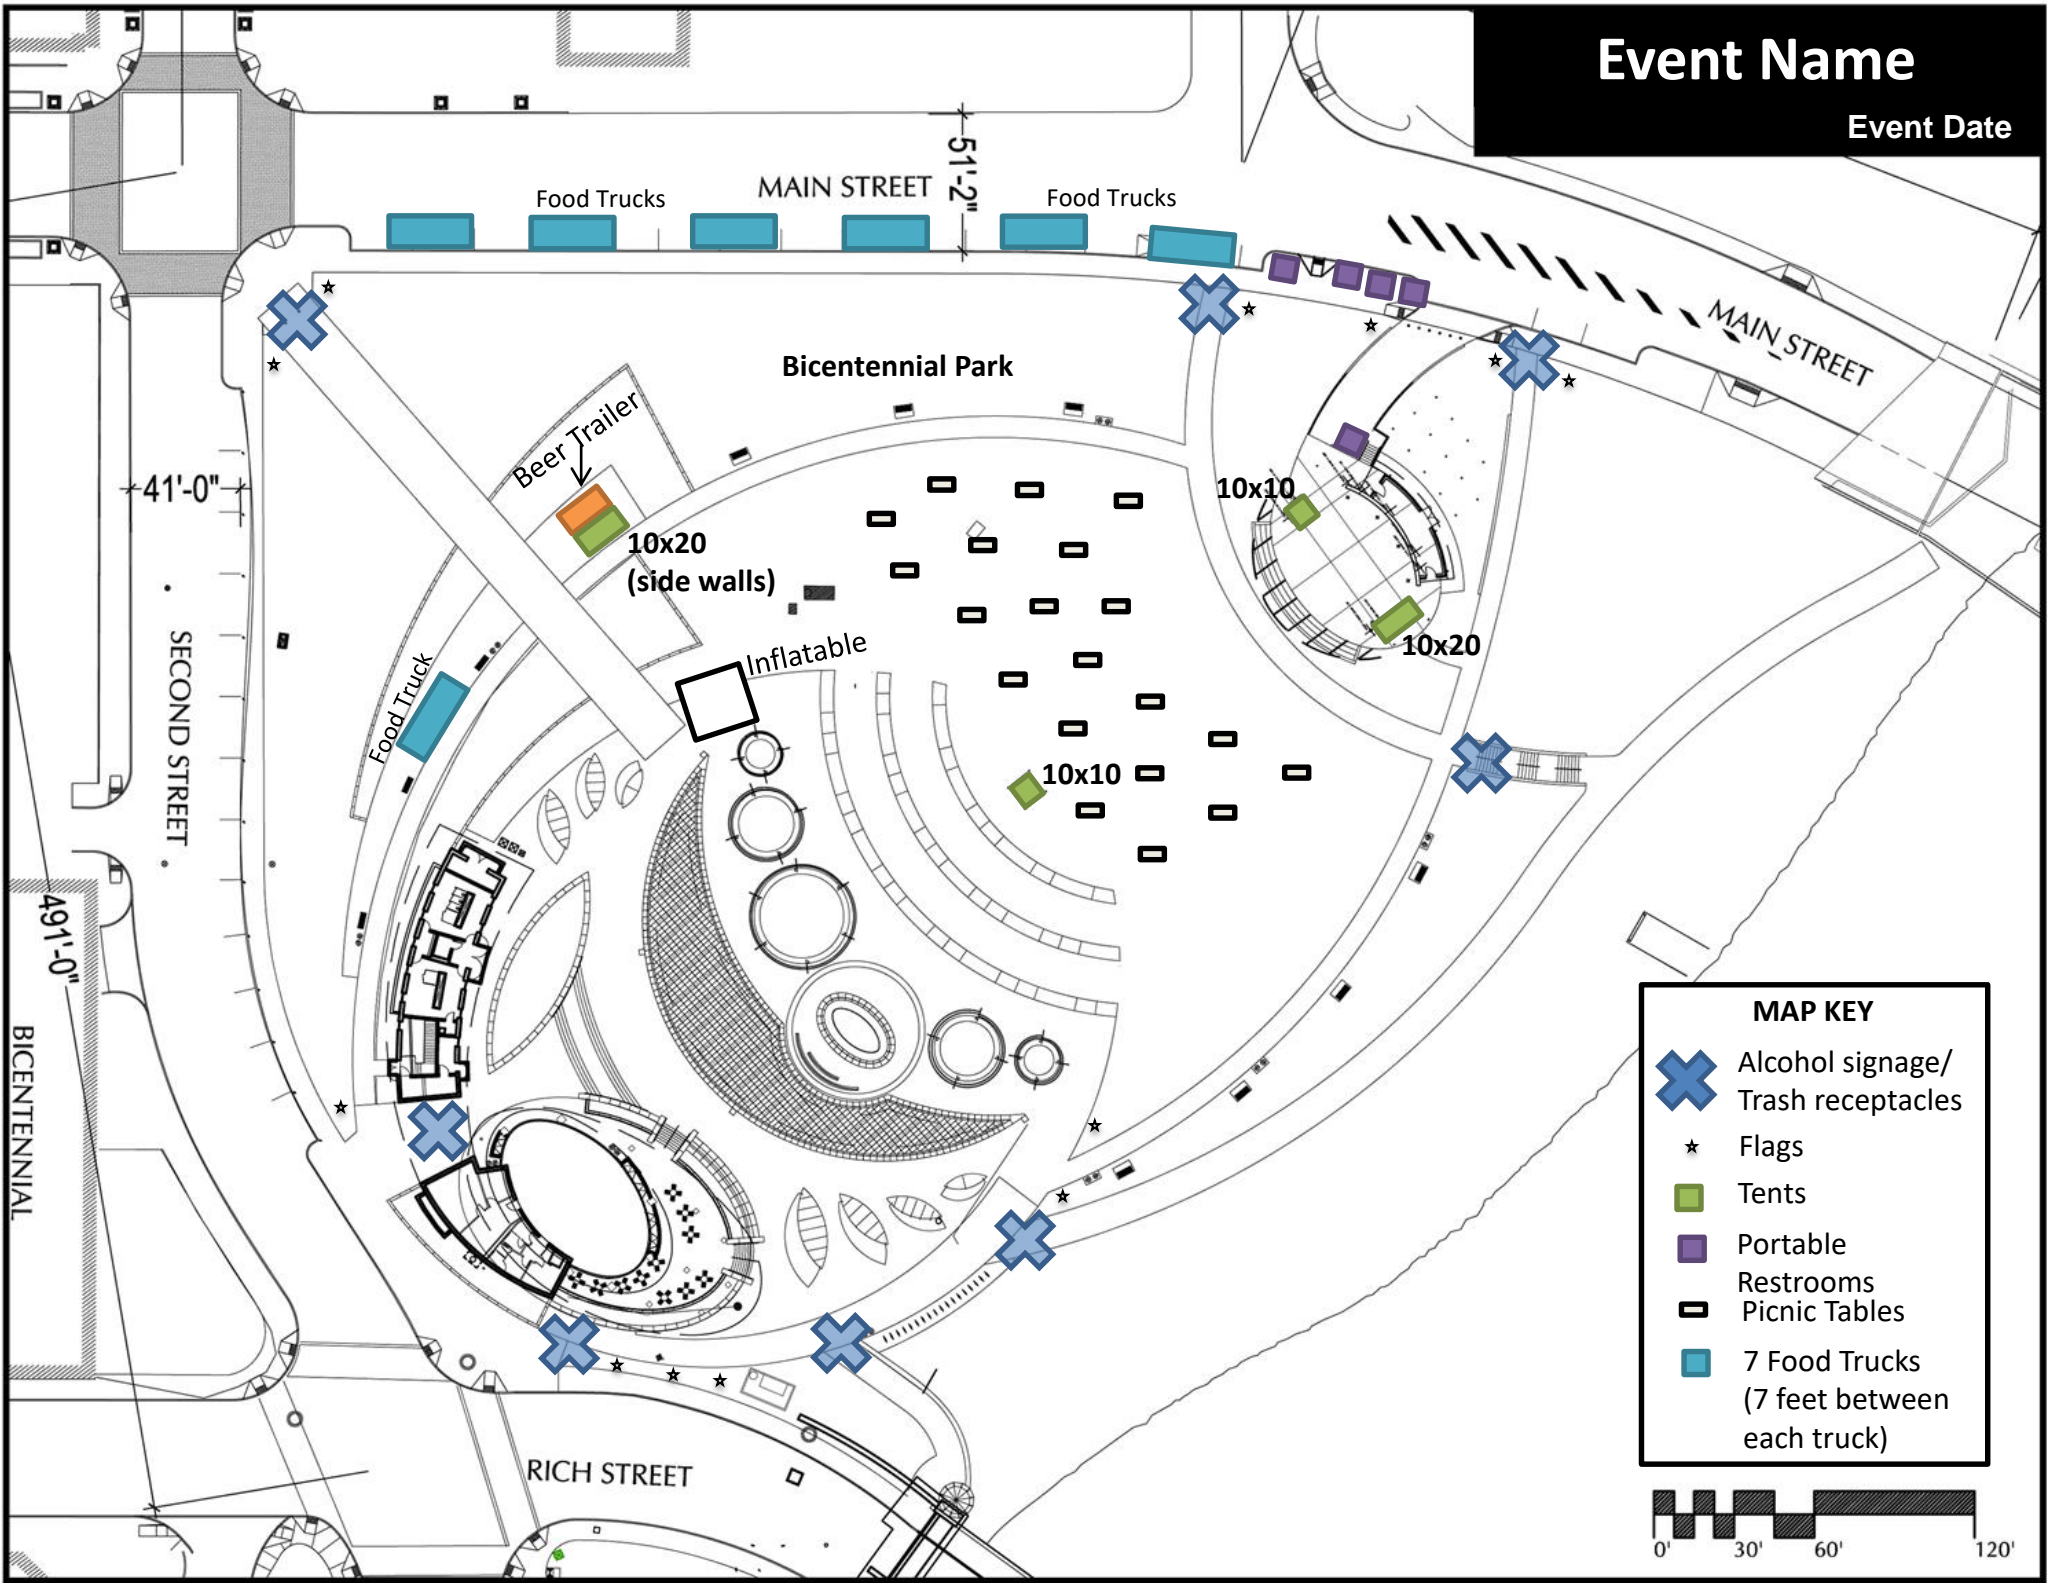

Event Name

Event Date

MAP KEY

- Alcohol signage/ Trash receptacles
- Flags
- Tents
- Portable Restrooms
- Picnic Tables
- 7 Food Trucks (7 feet between each truck)