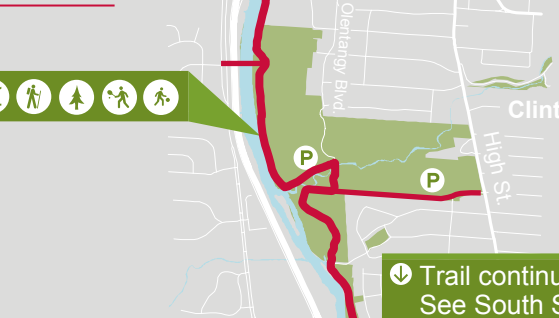

Kenney Park

Anheuser-Busch Park

Beechwold Park

Mile 7

Whetstone Park

Park of Roses

Trail continues south 6 miles
See South Section map

OLENTANGY TRAIL

SOUTH

Trail continues north 6 miles
See North Section map

Mile 7

Whetstone Park       

Park of Roses

Northmoor Park  

Mile 5

Clinton/Como Park     

Tuttle Park     

Tuttle Community Center & Pool

Mile 3

Harrison Park  

Mile 1

Confluence Park 

Northbank Park  

 Existing Trail	 Future Trail
 Parkland	 Waterways
 Highway	 Roadways
	 On-street Route
 Trail Head	 Restrooms
 Playground	 Tennis Courts
 Natural Area	 Athletic Fields
 Shelter	 Basketball Courts
	 Drinking Fountain