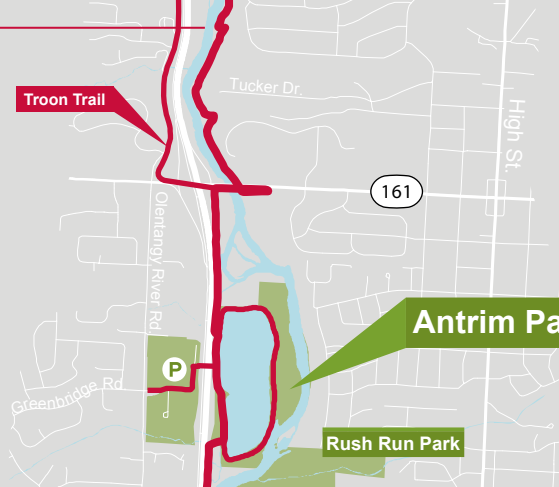

OLENTANGY TRAIL

NORTH

Mile 13

Worthington Hills Park

Existing Trail	Future Trail
Parkland	Waterways
Highway	Roadways
Trail Head	Restrooms
Playground	Tennis Courts
Natural Area	Athletic Fields
Shelter	Basketball Courts
	Drinking Fountain

Mile 11

Troon Trail

Olentangy Park

Antrim Park

Mile 9

Olentangy Parkland

Broadmeadows Bridge

Rush Run Park

Kenney Park

Anheuser-Busch Park

Beechwold Park

Mile 7

Whetstone Park

Park of Roses

Trail continues south 6 miles
See South Section map

OLENTANGY TRAIL

Scioto Trail continues south 4 miles