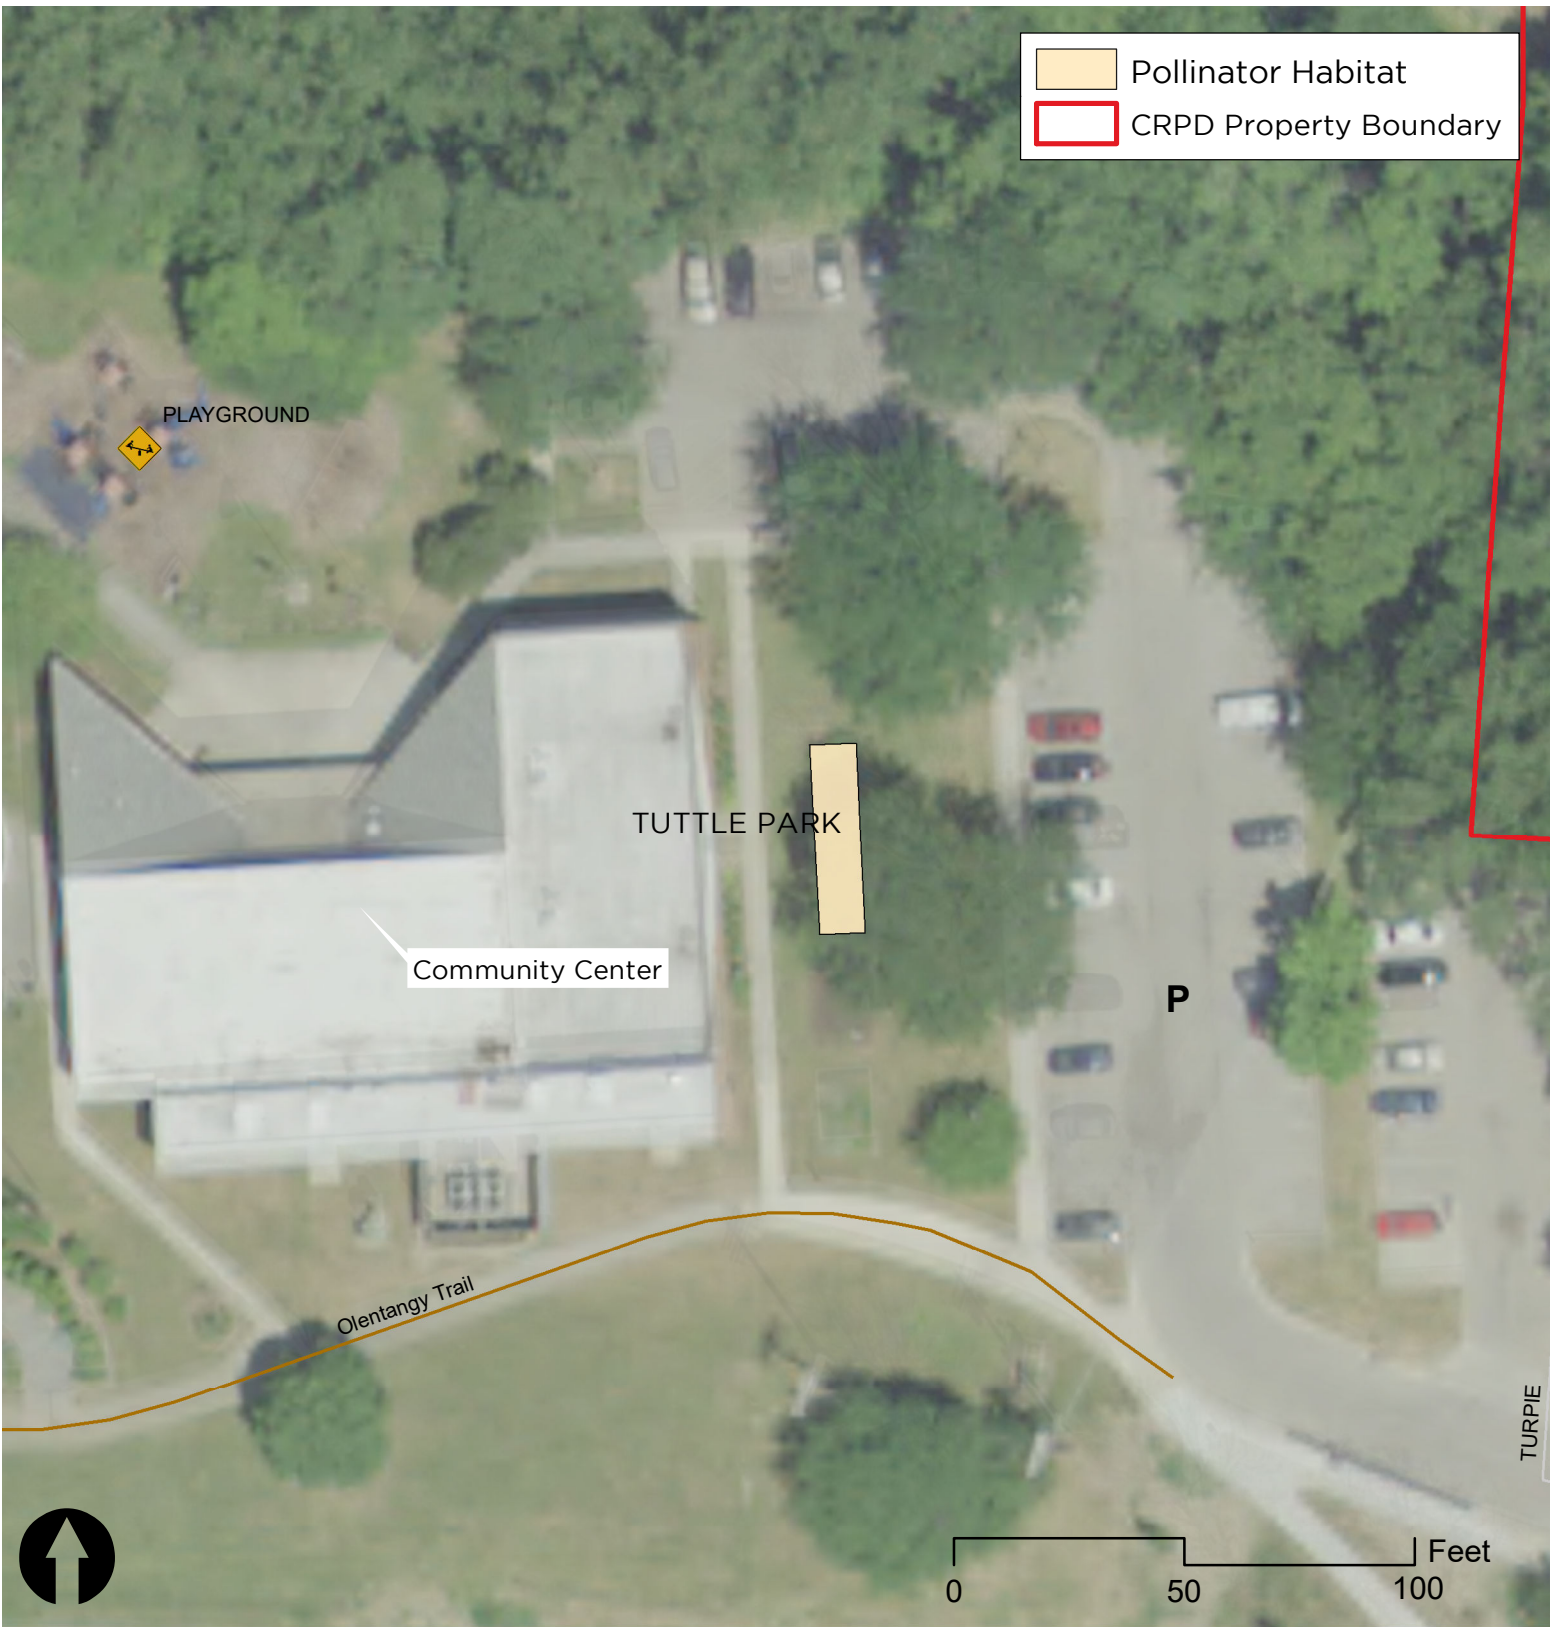

TUTTLE PARK

240 W OAKLAND AVE
COLUMBUS OH 43201

Pollinator Habitat | Area: 0.01 ac | Year Added: 2000

Location Description:
Located to the east of Tuttle Park Community Center.