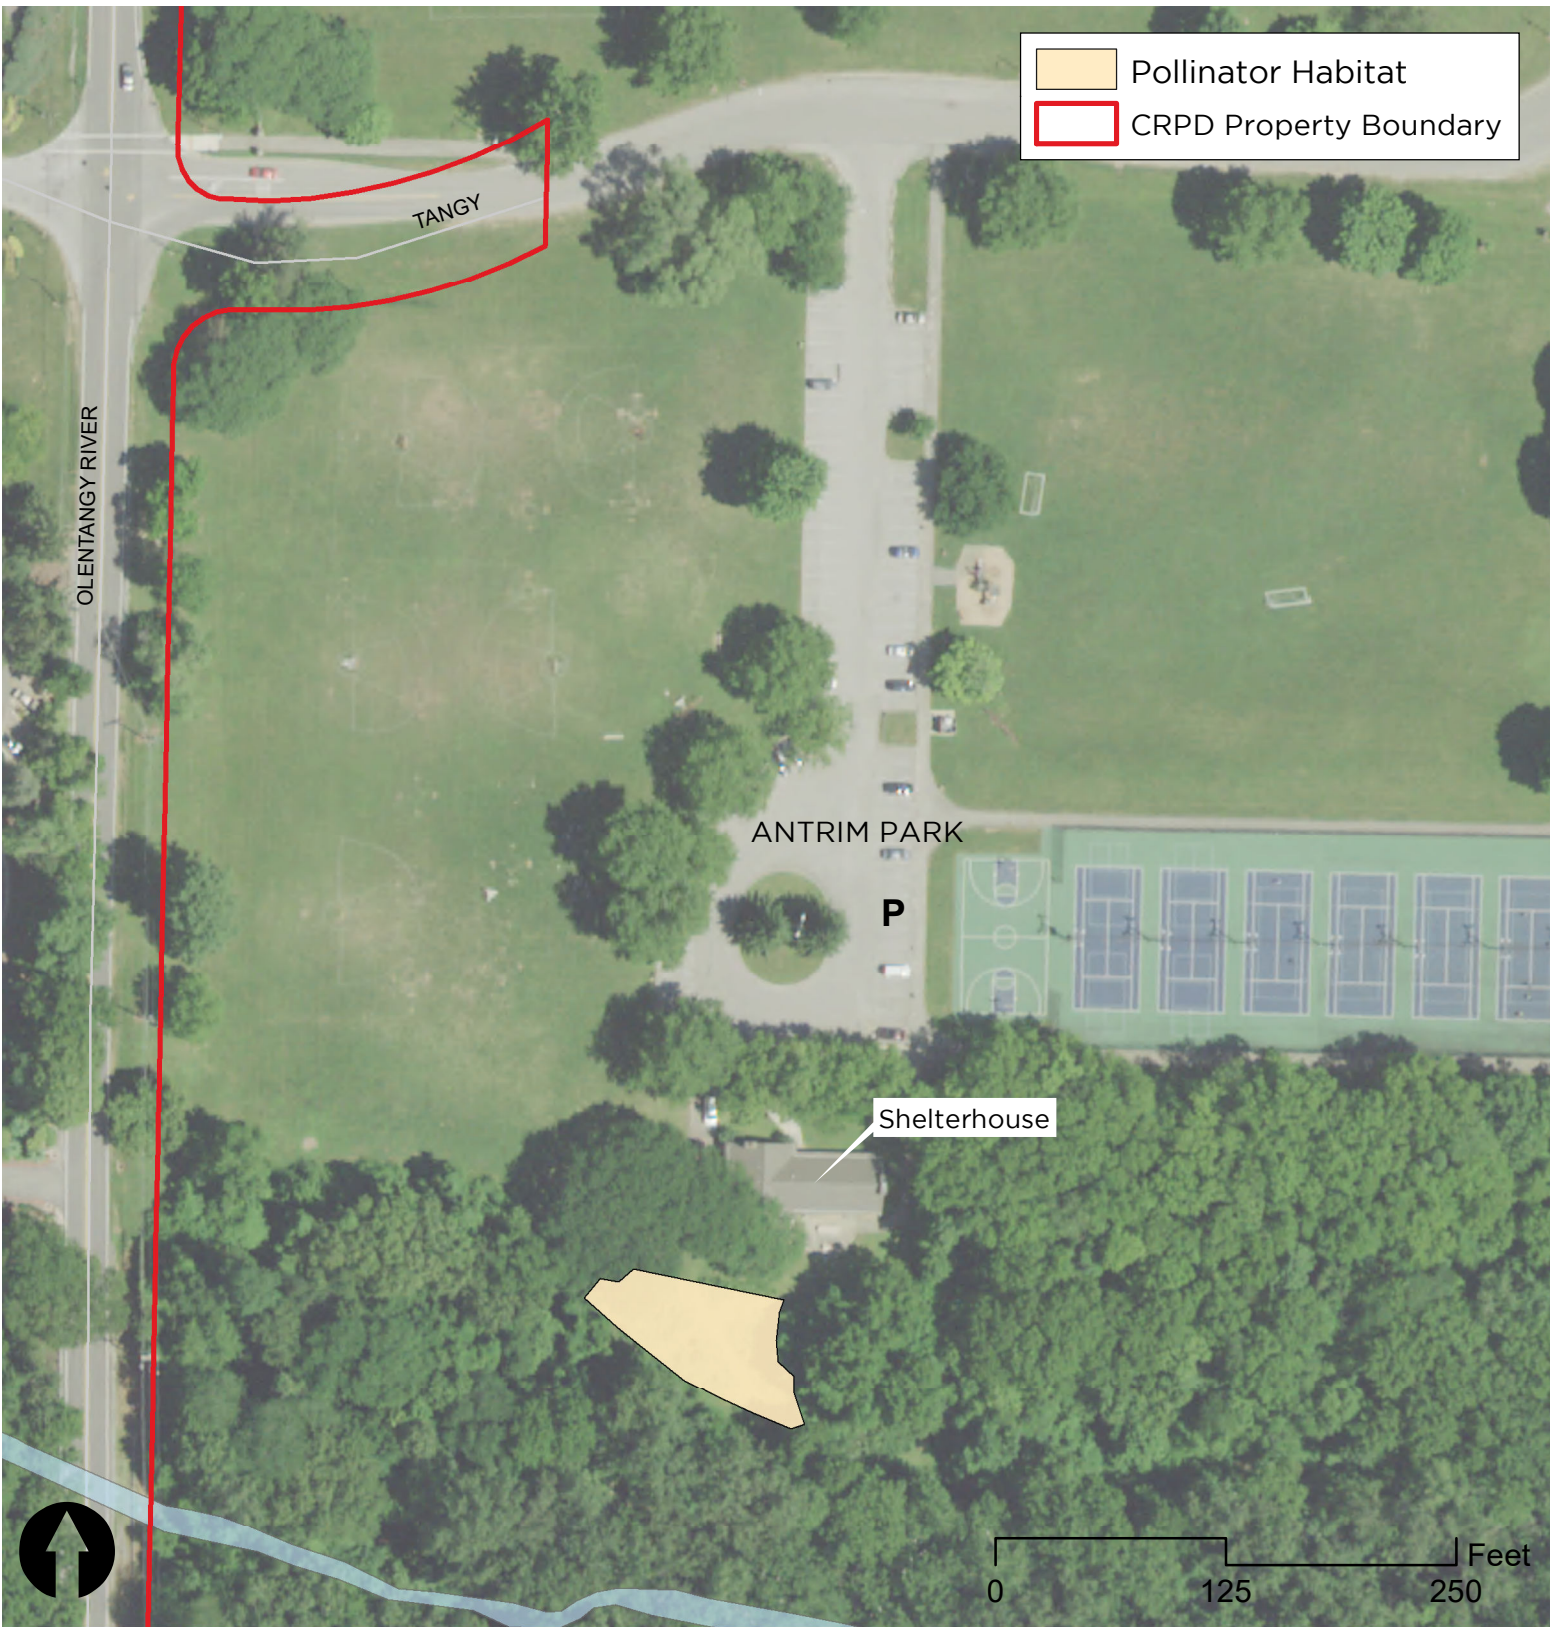

AIRPORT GOLF COURSE

900 N HAMILTON RD
COLUMBUS OH 43219

Pollinator Habitat | Area: 19.7 ac | Year Added: 2018

Location Description:

Main entrance and parking lot is located off of Hamilton Road. Pollinator habitats are scattered throughout the golf course.

* Please contact Mark Williams at MAAWilliams@columbus.gov to coordinate surveying at a golf course.

ANHEUSER BUSCH SPORTS PARK

4990 OLENTANGY RIVER RD
COLUMBUS OH 43214

Pollinator Habitats

North Area: 0.16 ac - Year Added: 2019
South Area: 0.51 ac - Year Added: 2021

Location Description:

Entrances and parking lots are located off of Olentangy River Road. Pollinator habitats are located near the north and south parking lots.

ANTRIM PARK

5800 OLENTANGY RIVER RD
COLUMBUS OH 43235

Pollinator Habitat | Area: 0.12 ac | Year Added: 2018

Location Description:

Entrance and parking lot is located off of Olentangy River Road. Pollinator habitat is located south of the tennis court parking lot behind the shelterhouse and near the playground.