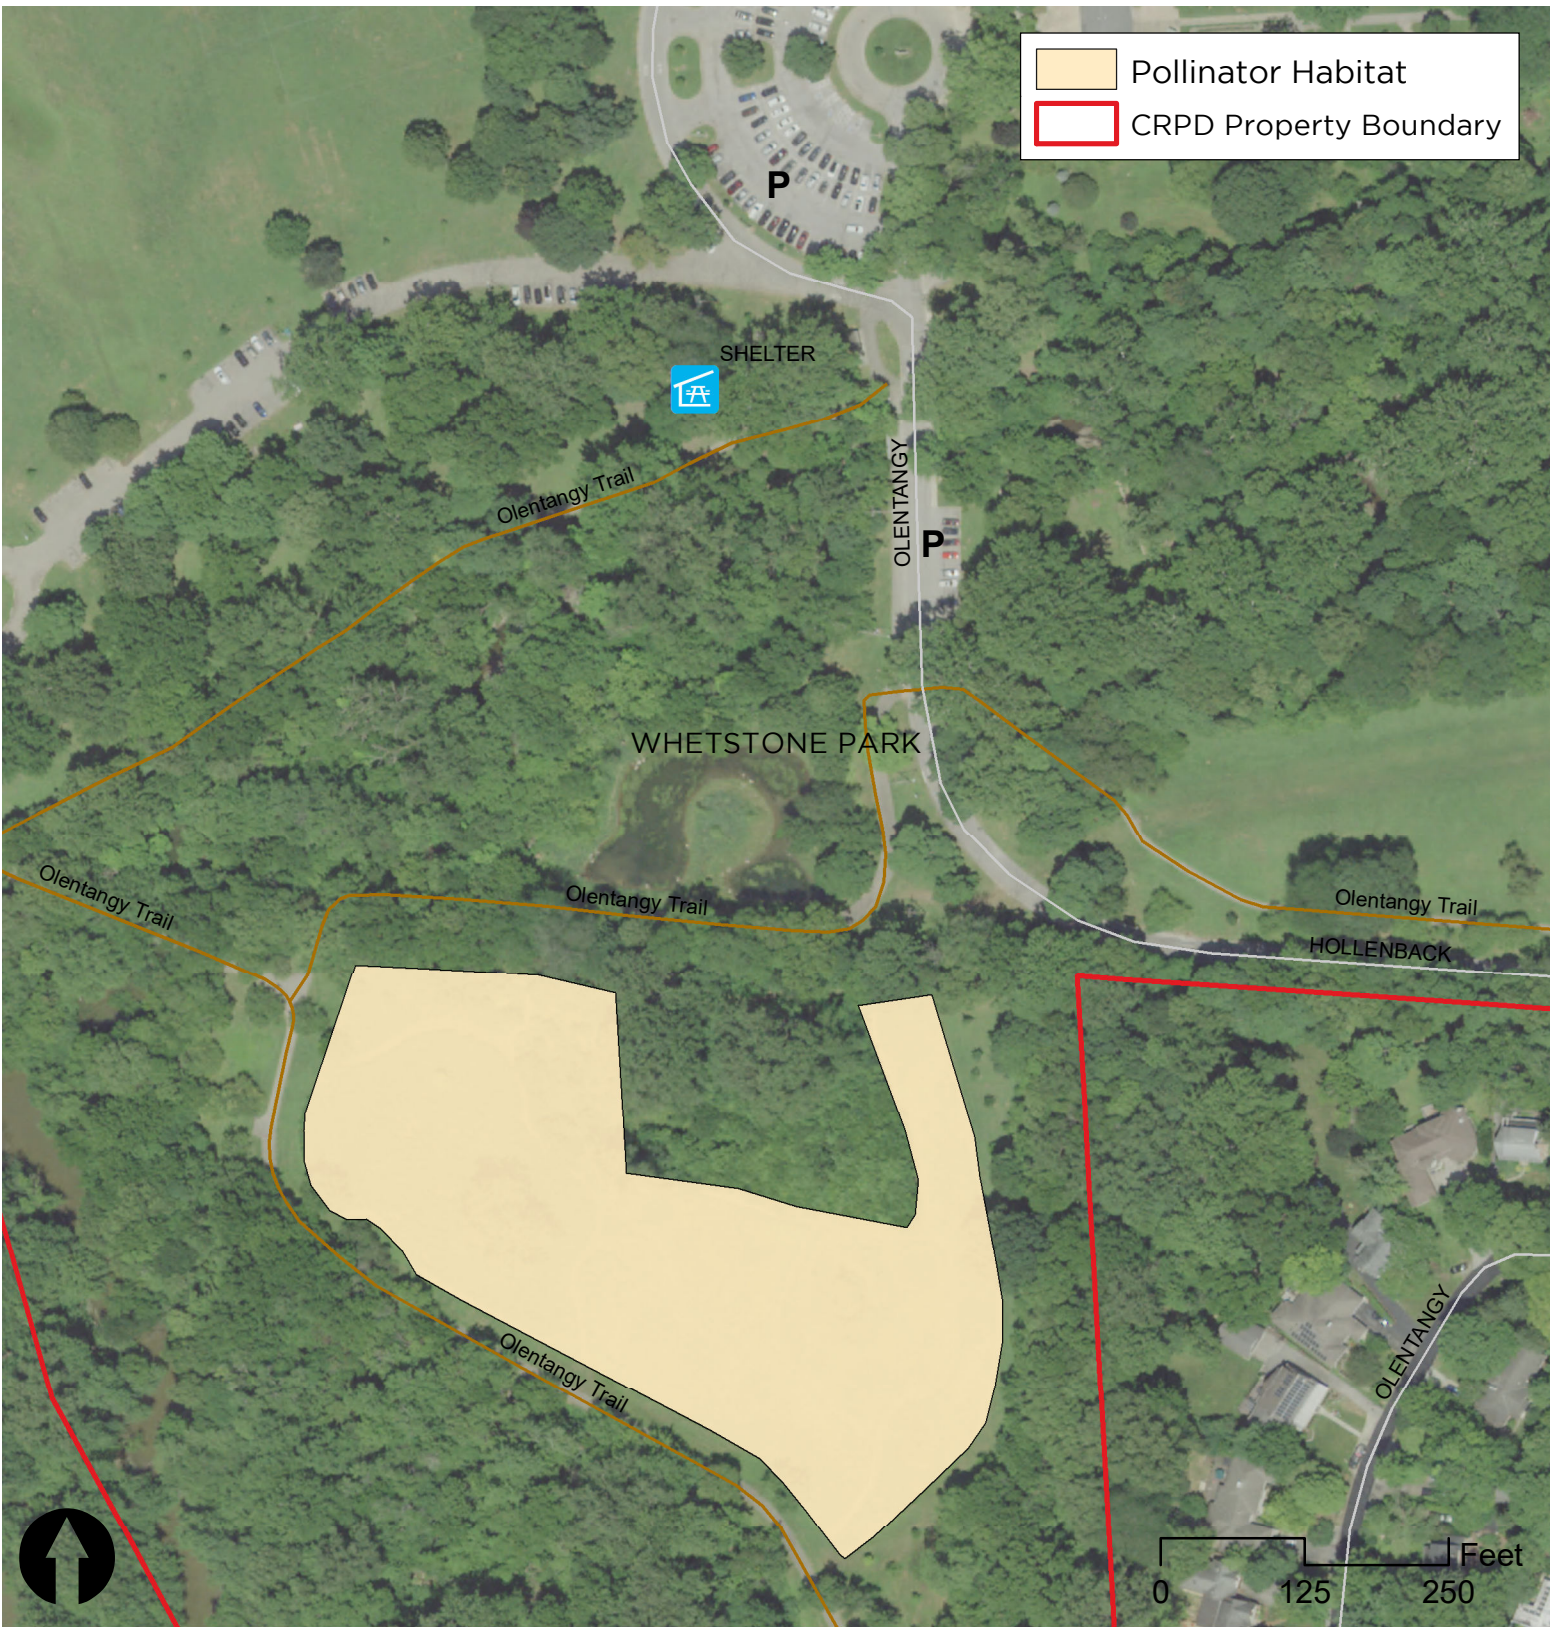

3923 N HIGH ST
COLUMBUS OH 43214

WHETSTONE PARK

Pollinator Habitat | Area: 3.67 ac | Year Added: 2004

Location Description:
Located off of the Olentangy Trail.