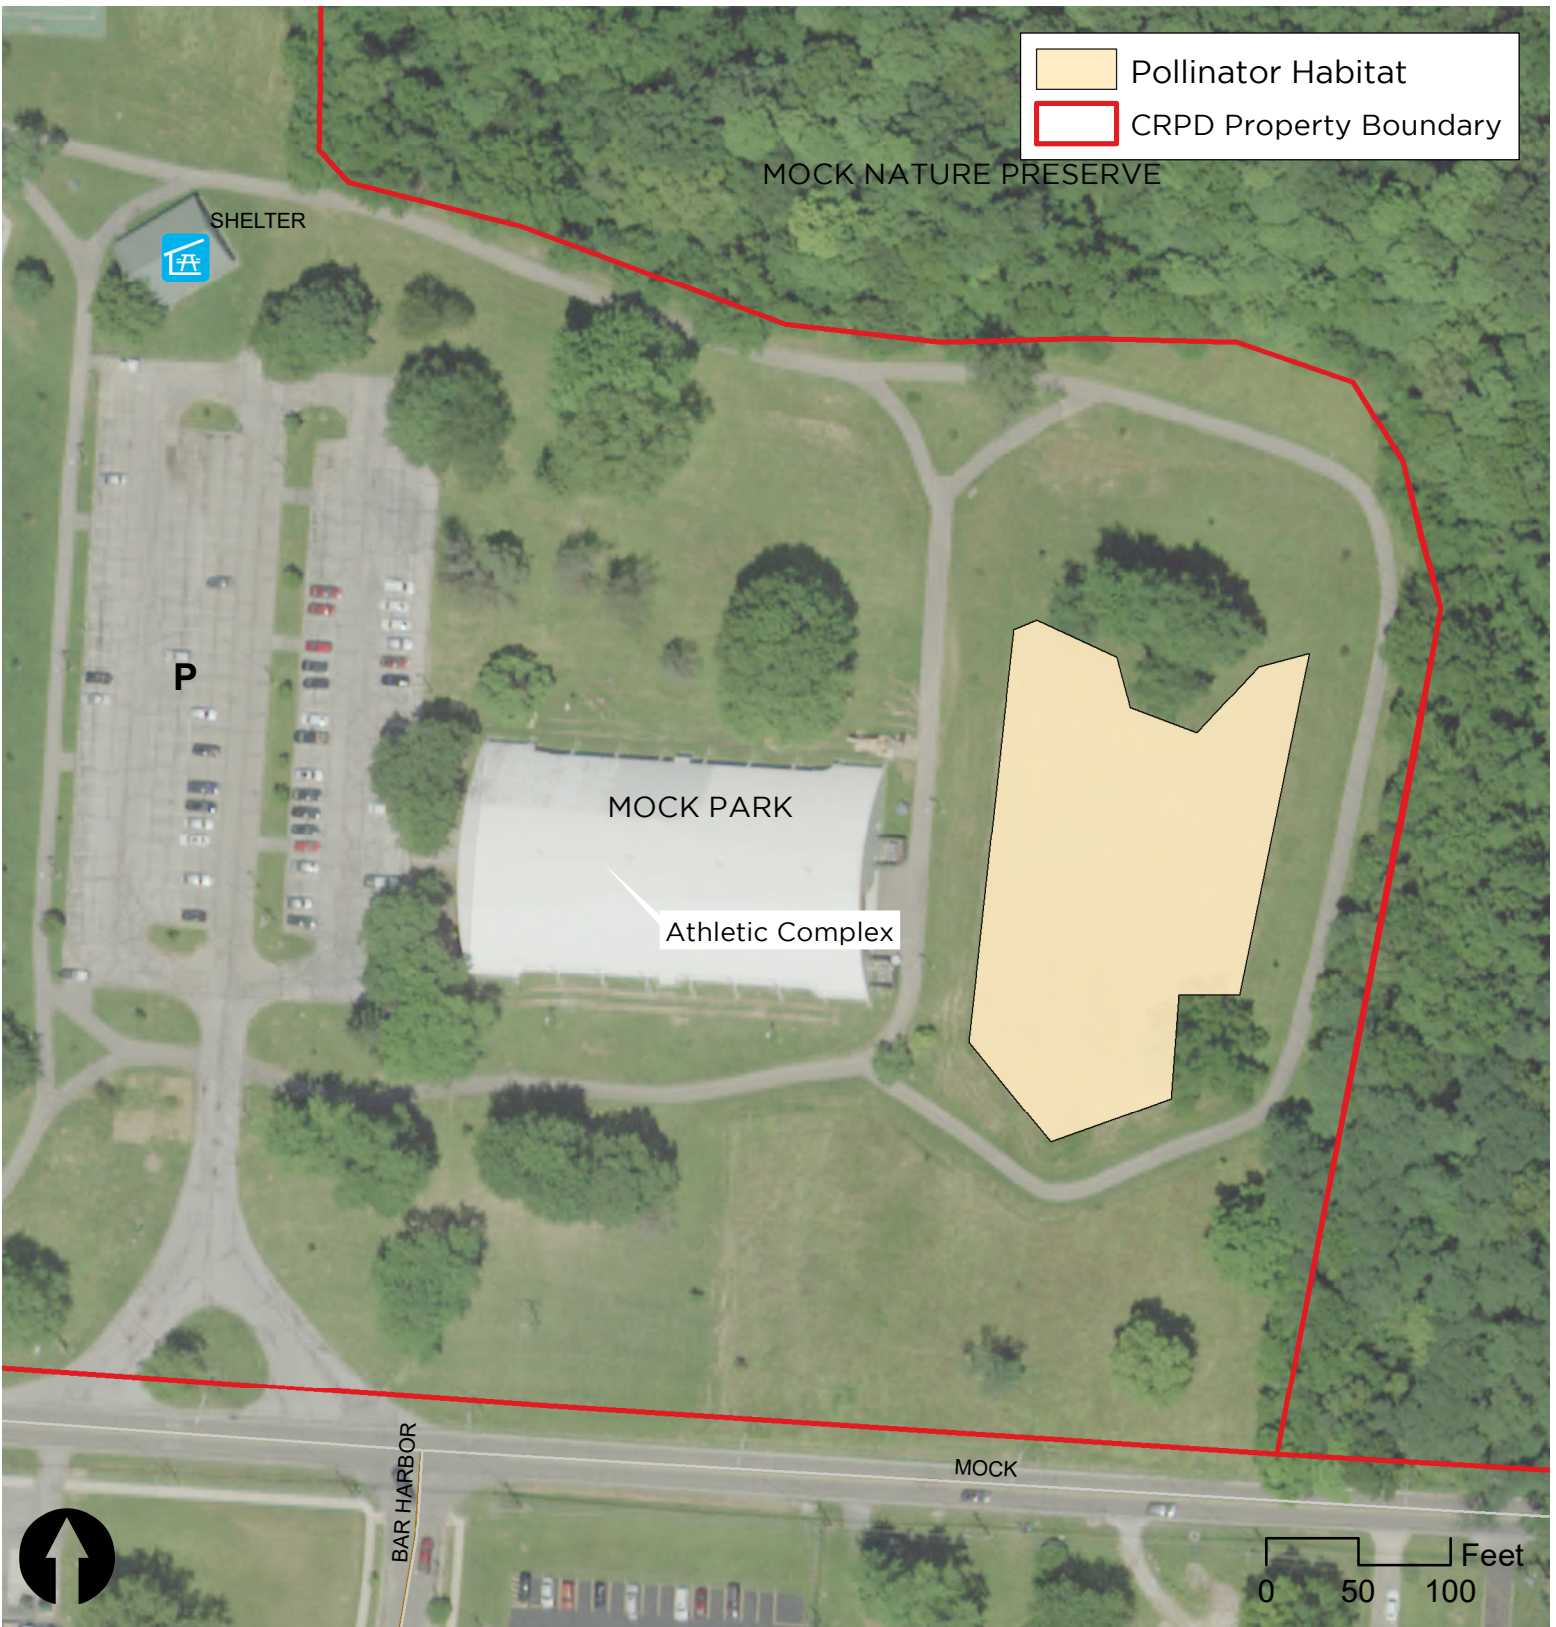

LINDEN PARK

1254 BRIARWOOD AVE
 COLUMBUS OH 43211

Pollinator Habitat | Area: 0.35 ac | Year Added: 2021

Location Description:
 Located west of Linden Community Center.

3228 INDIAN VILLAGE RD
COLUMBUS OH 43221

MCKNIGHT OUTDOOR EDUCATION CENTER

Pollinator Habitats

North Area: 0.94 ac - Year Added: 2015
South Area: 0.30 ac - Year Added: 2021

2520 MOCK RD
 COLUMBUS OH 43219

MOCK PARK

Pollinator Habitat | Area: 0.77 ac | Year Added: 2022