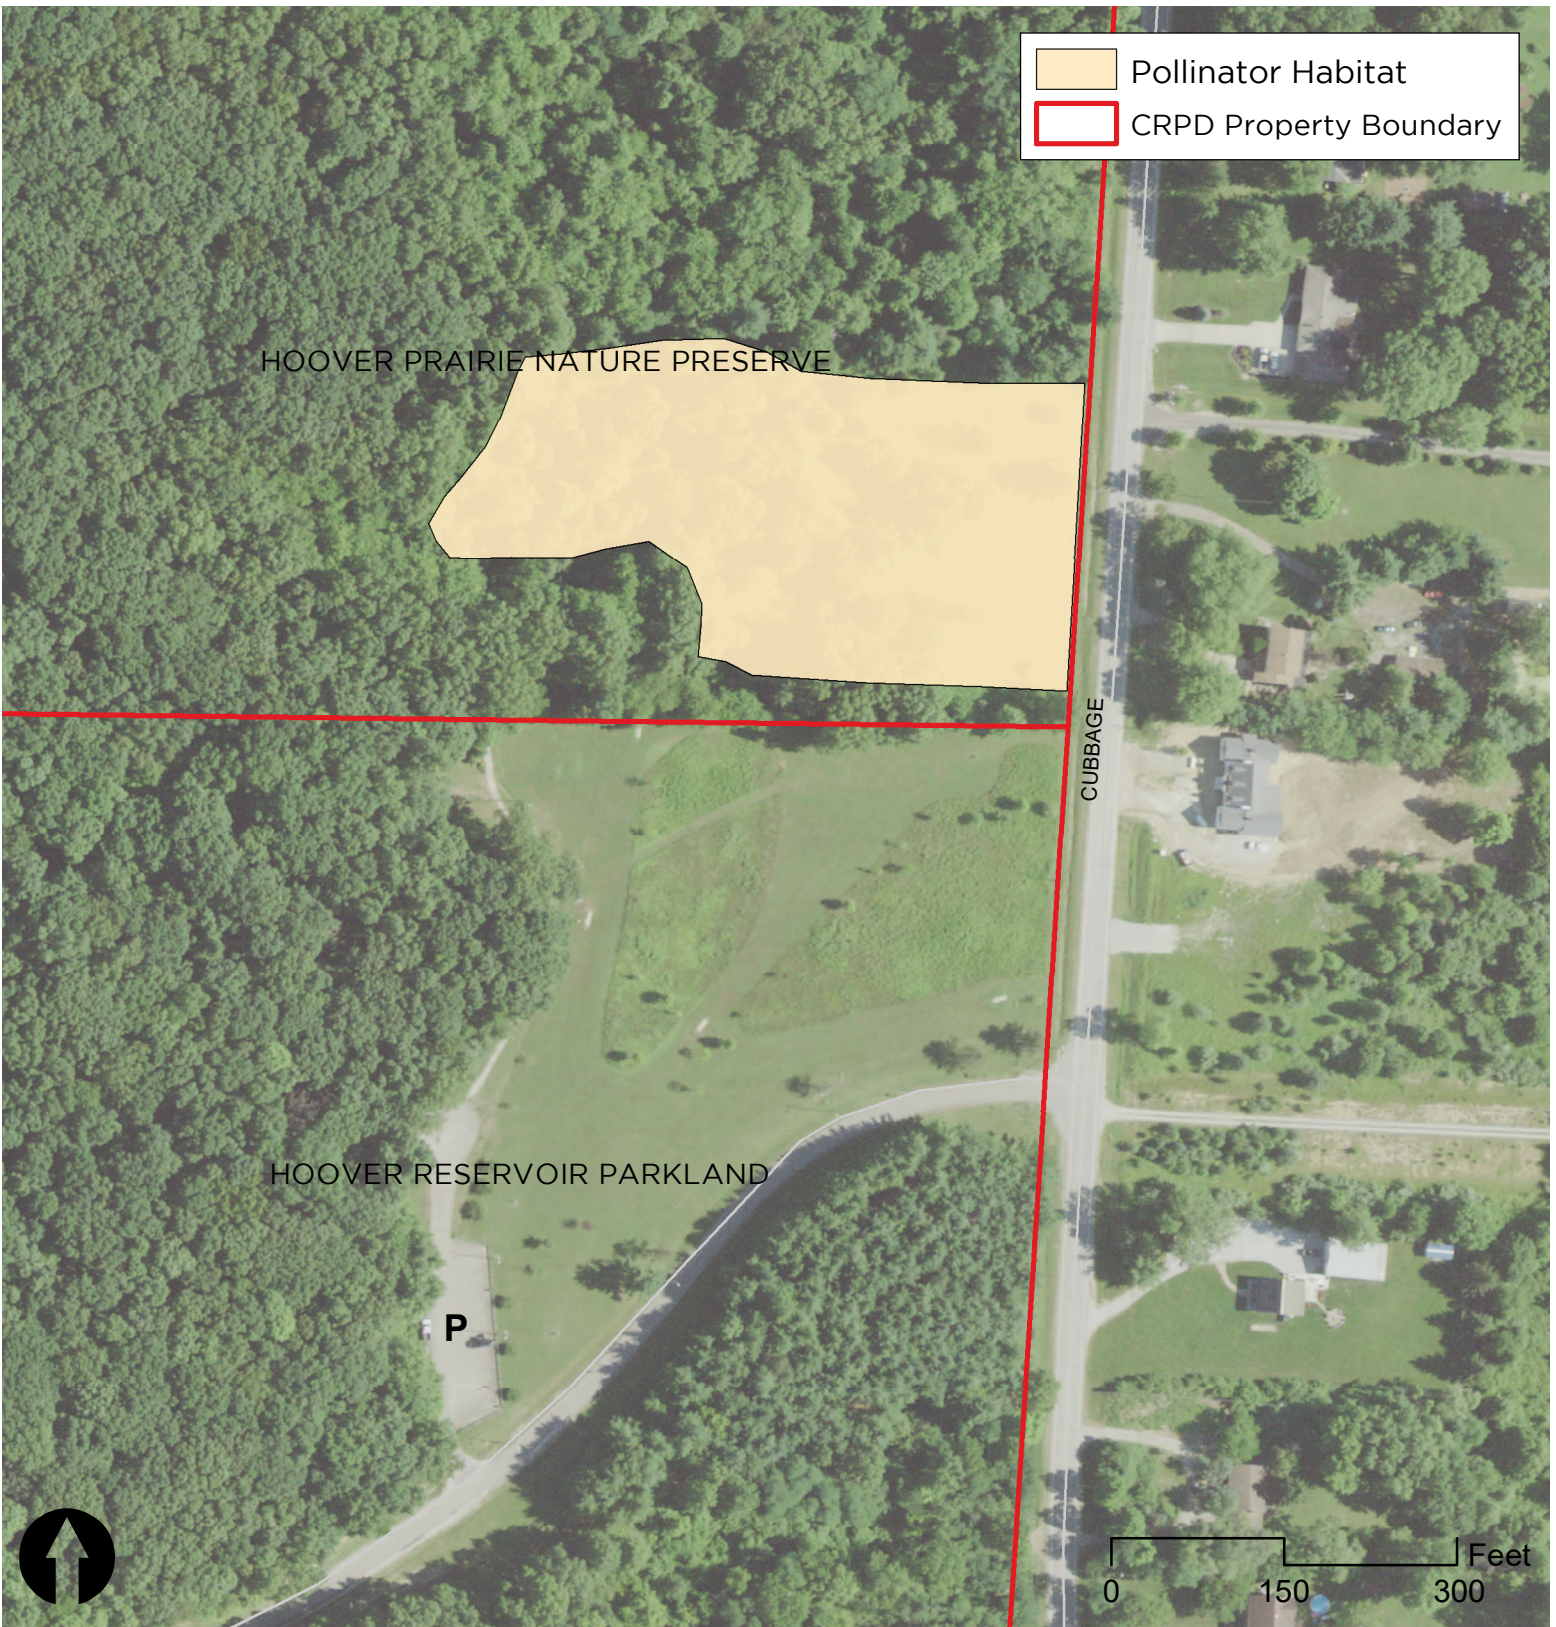

Pollinator Habitat
	CRPD Property Boundary

HOOVER PRAIRIE

7445 CUBBAGE RD
WESTERVILLE OH 43081

Pollinator Habitat | Area: 2.81 ac

Location Description:

Located north of Hoover Reservoir Parkland. Parking can be found off of Cubbage Road to the west.