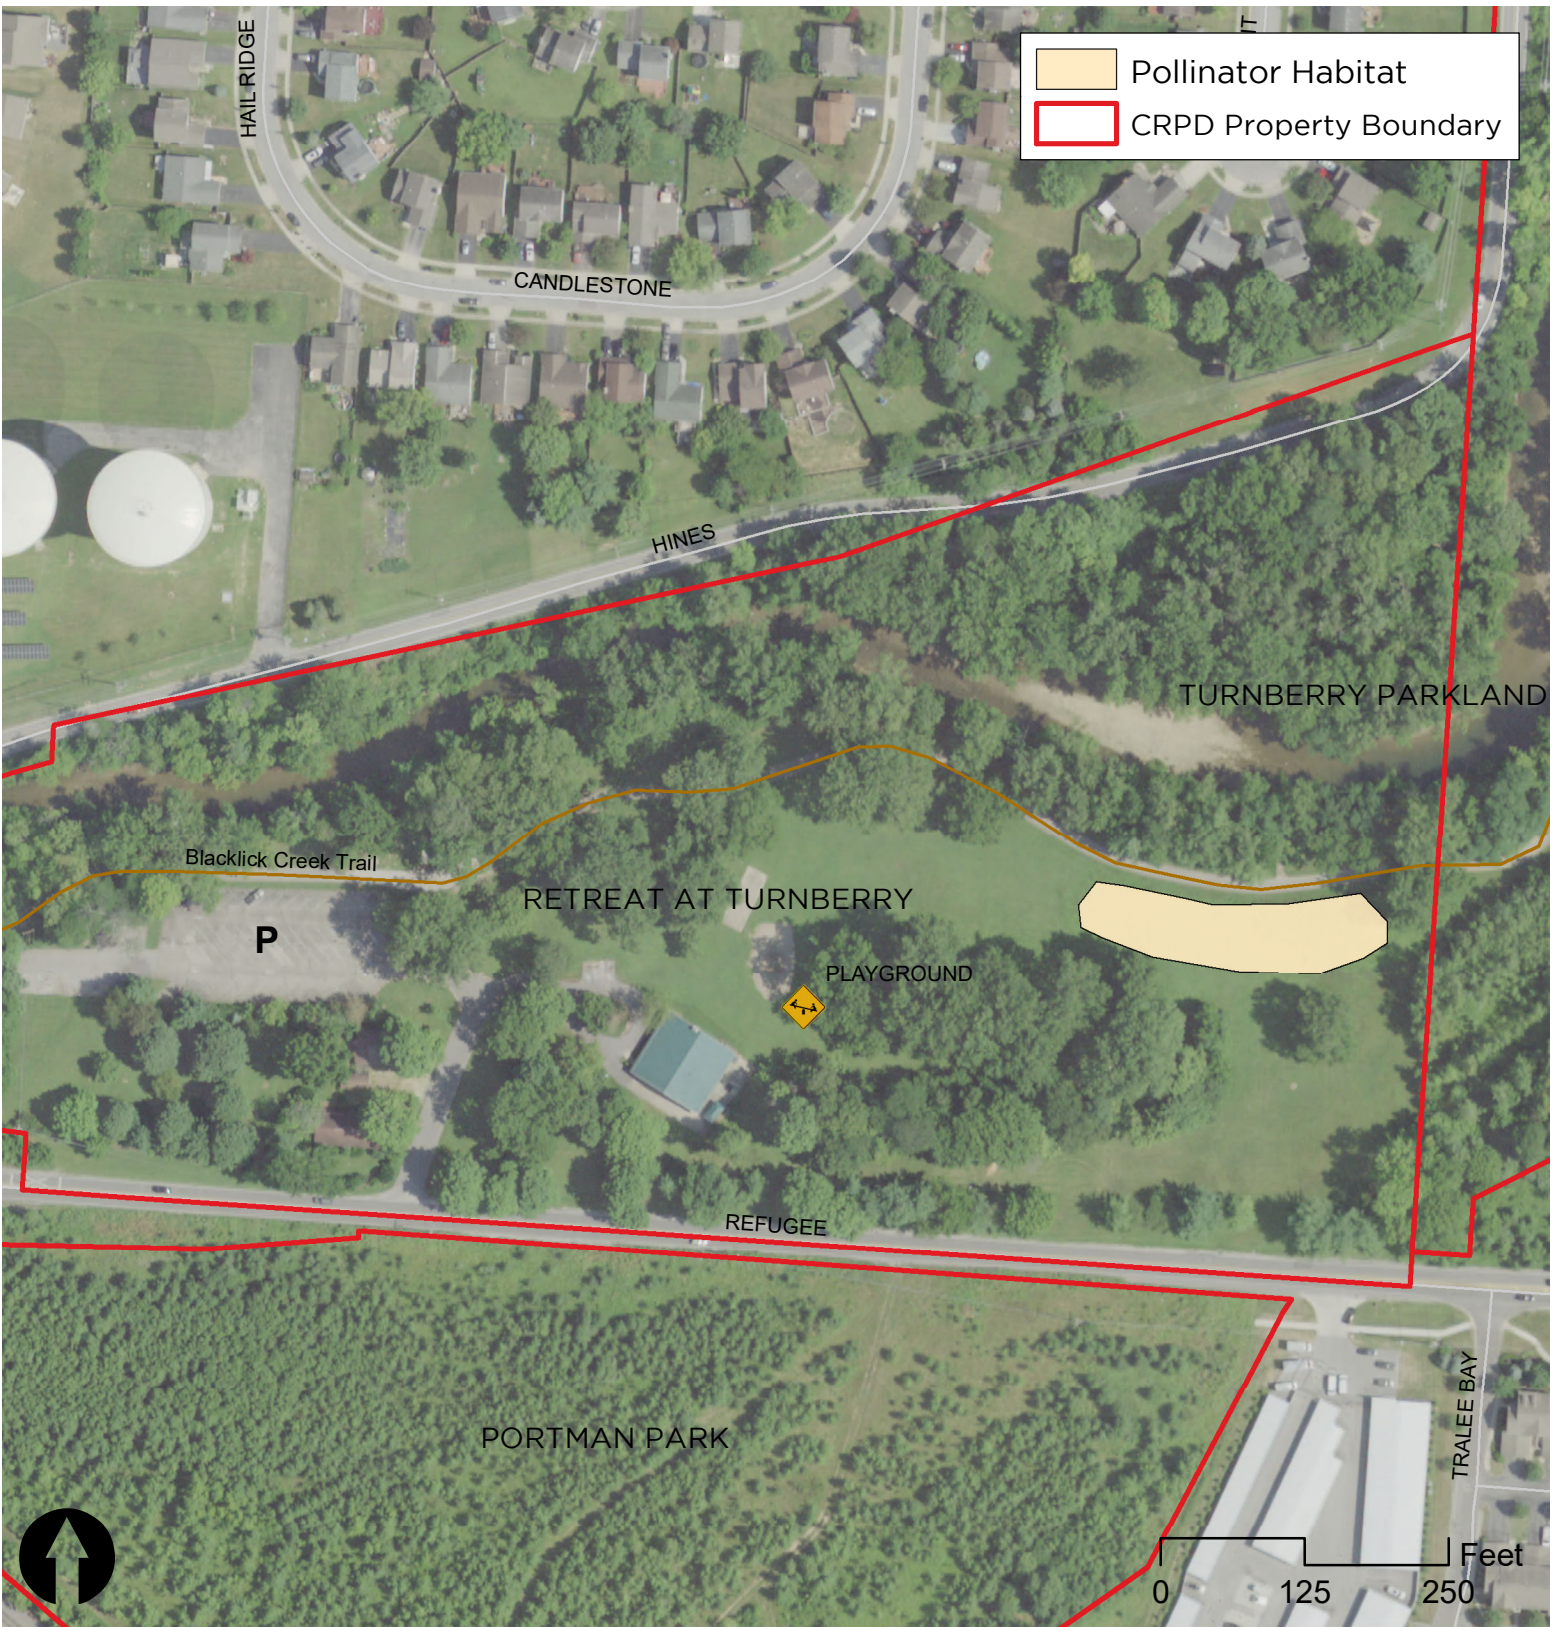

RAYMOND MEMORIAL GOLF COURSE

3860 TRABUE RD
COLUMBUS OH 43228

Pollinator Habitat | Area: 9 ac | Year Added: 2021

Location Description:

Located off of Trabue Road, west of the golf course parking lot.

* Please contact Mark Williams at MAAWilliams@Columbus.gov to coordinate surveying at a golf course.

7272 REFUGEE RD
PICKERINGTON OH 43147

RETREAT AT TURNBERRY PARK

Pollinator Habitat | Area: 0.33 ac | Year Added: 2021

Location Description:

Located off of Blacklick Creek Trail.

3055 LOCKBOURNE RD
COLUMBUS OH 43207

STOCKBRIDGE PARK

Pollinator Habitat | Area: 1.5 ac | Year Added: 2023

Location Description:

Habitat is located south of the parking lot off of Lockbourne Road and southeast of the playground.

STONERIDGE PARK