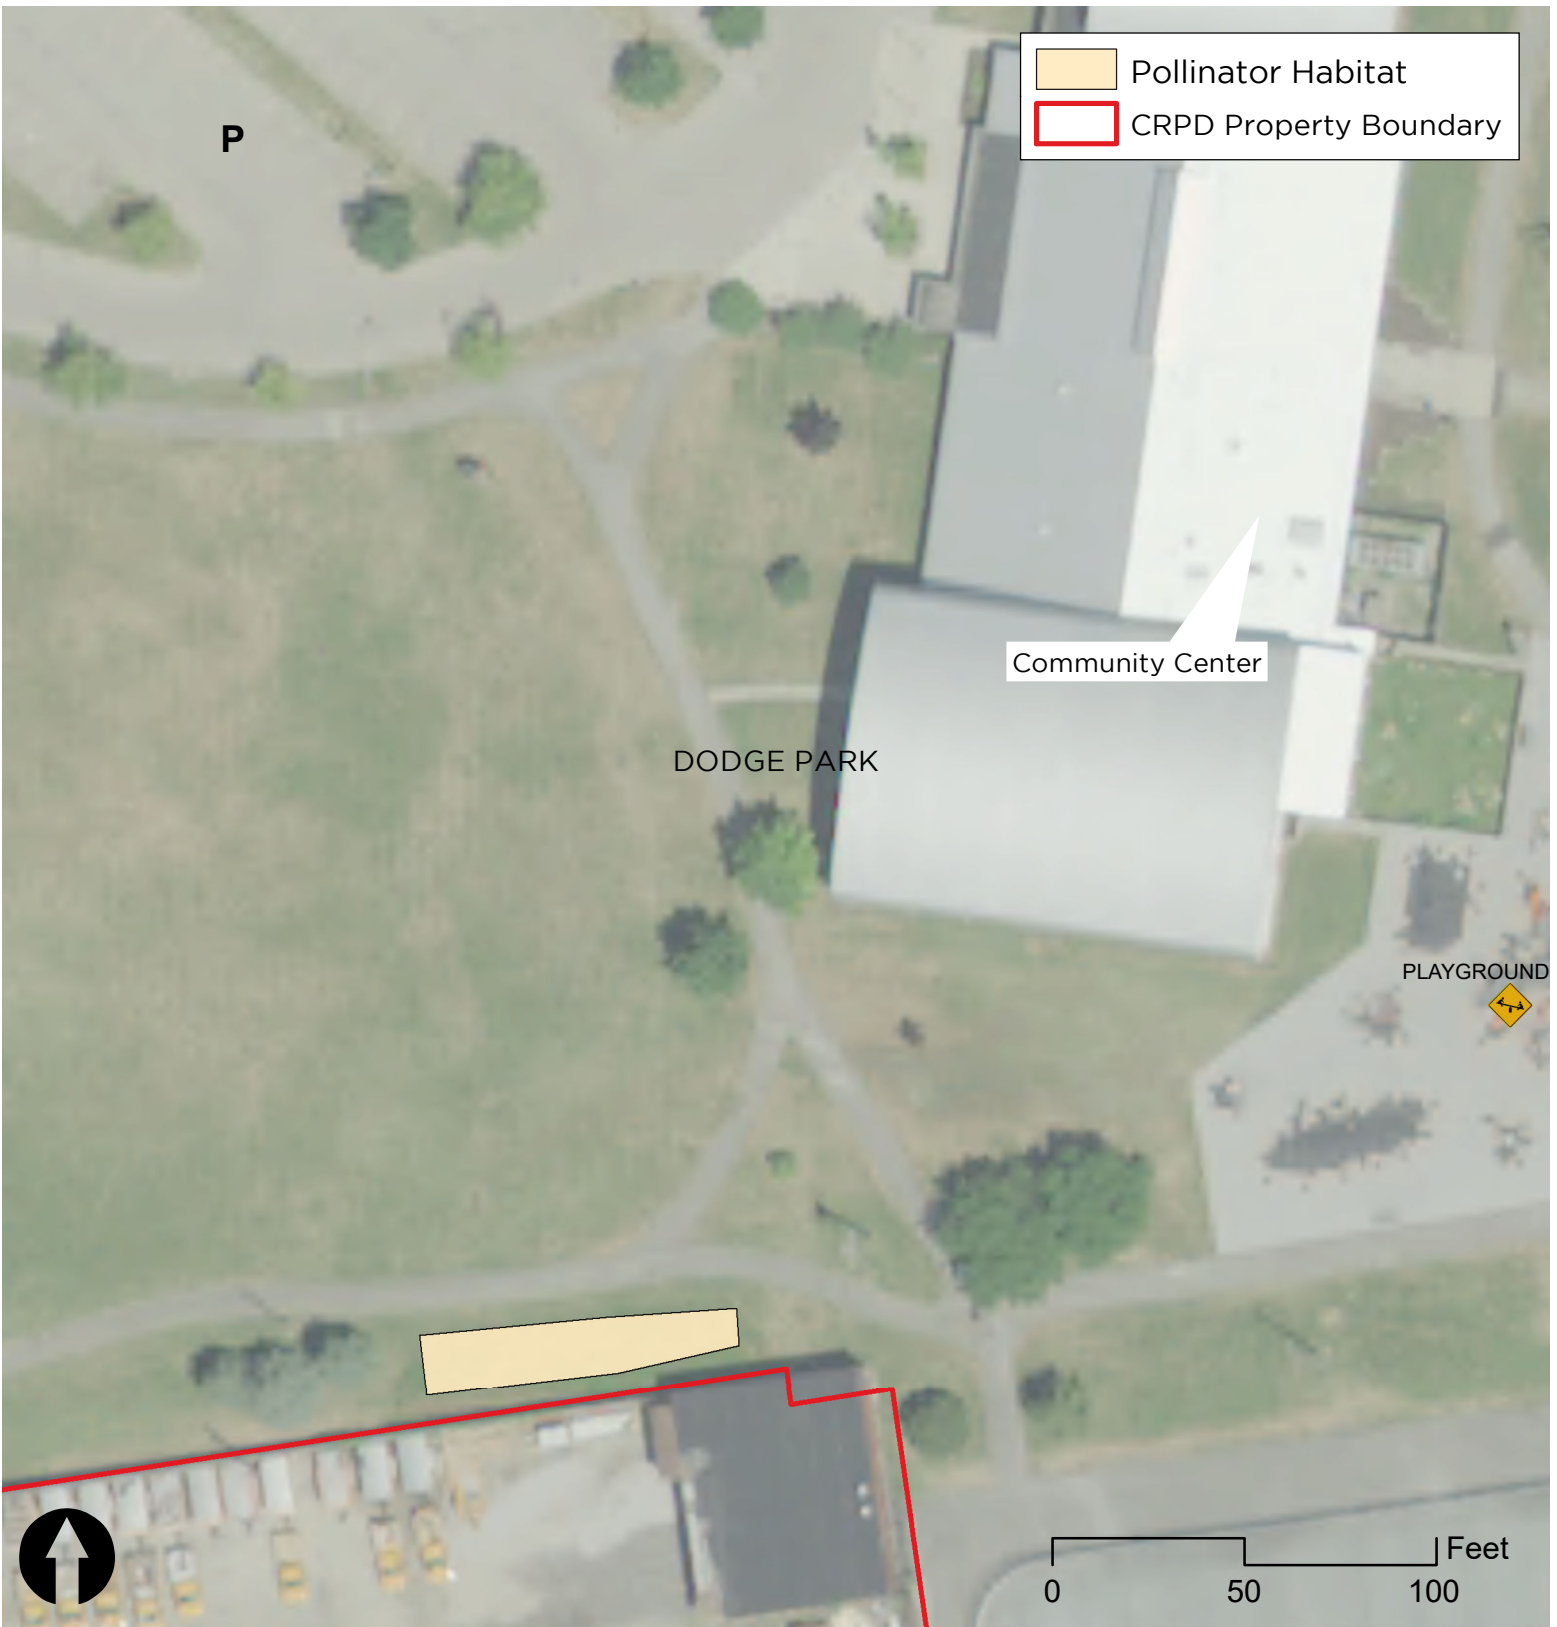

DODGE PARK

667 SULLIVANT AVE
COLUMBUS OH 43215

Pollinator Habitat | Area: 0.03 ac | Year Added: 2021

Location Description:
Located southwest of Dodge Community Center.