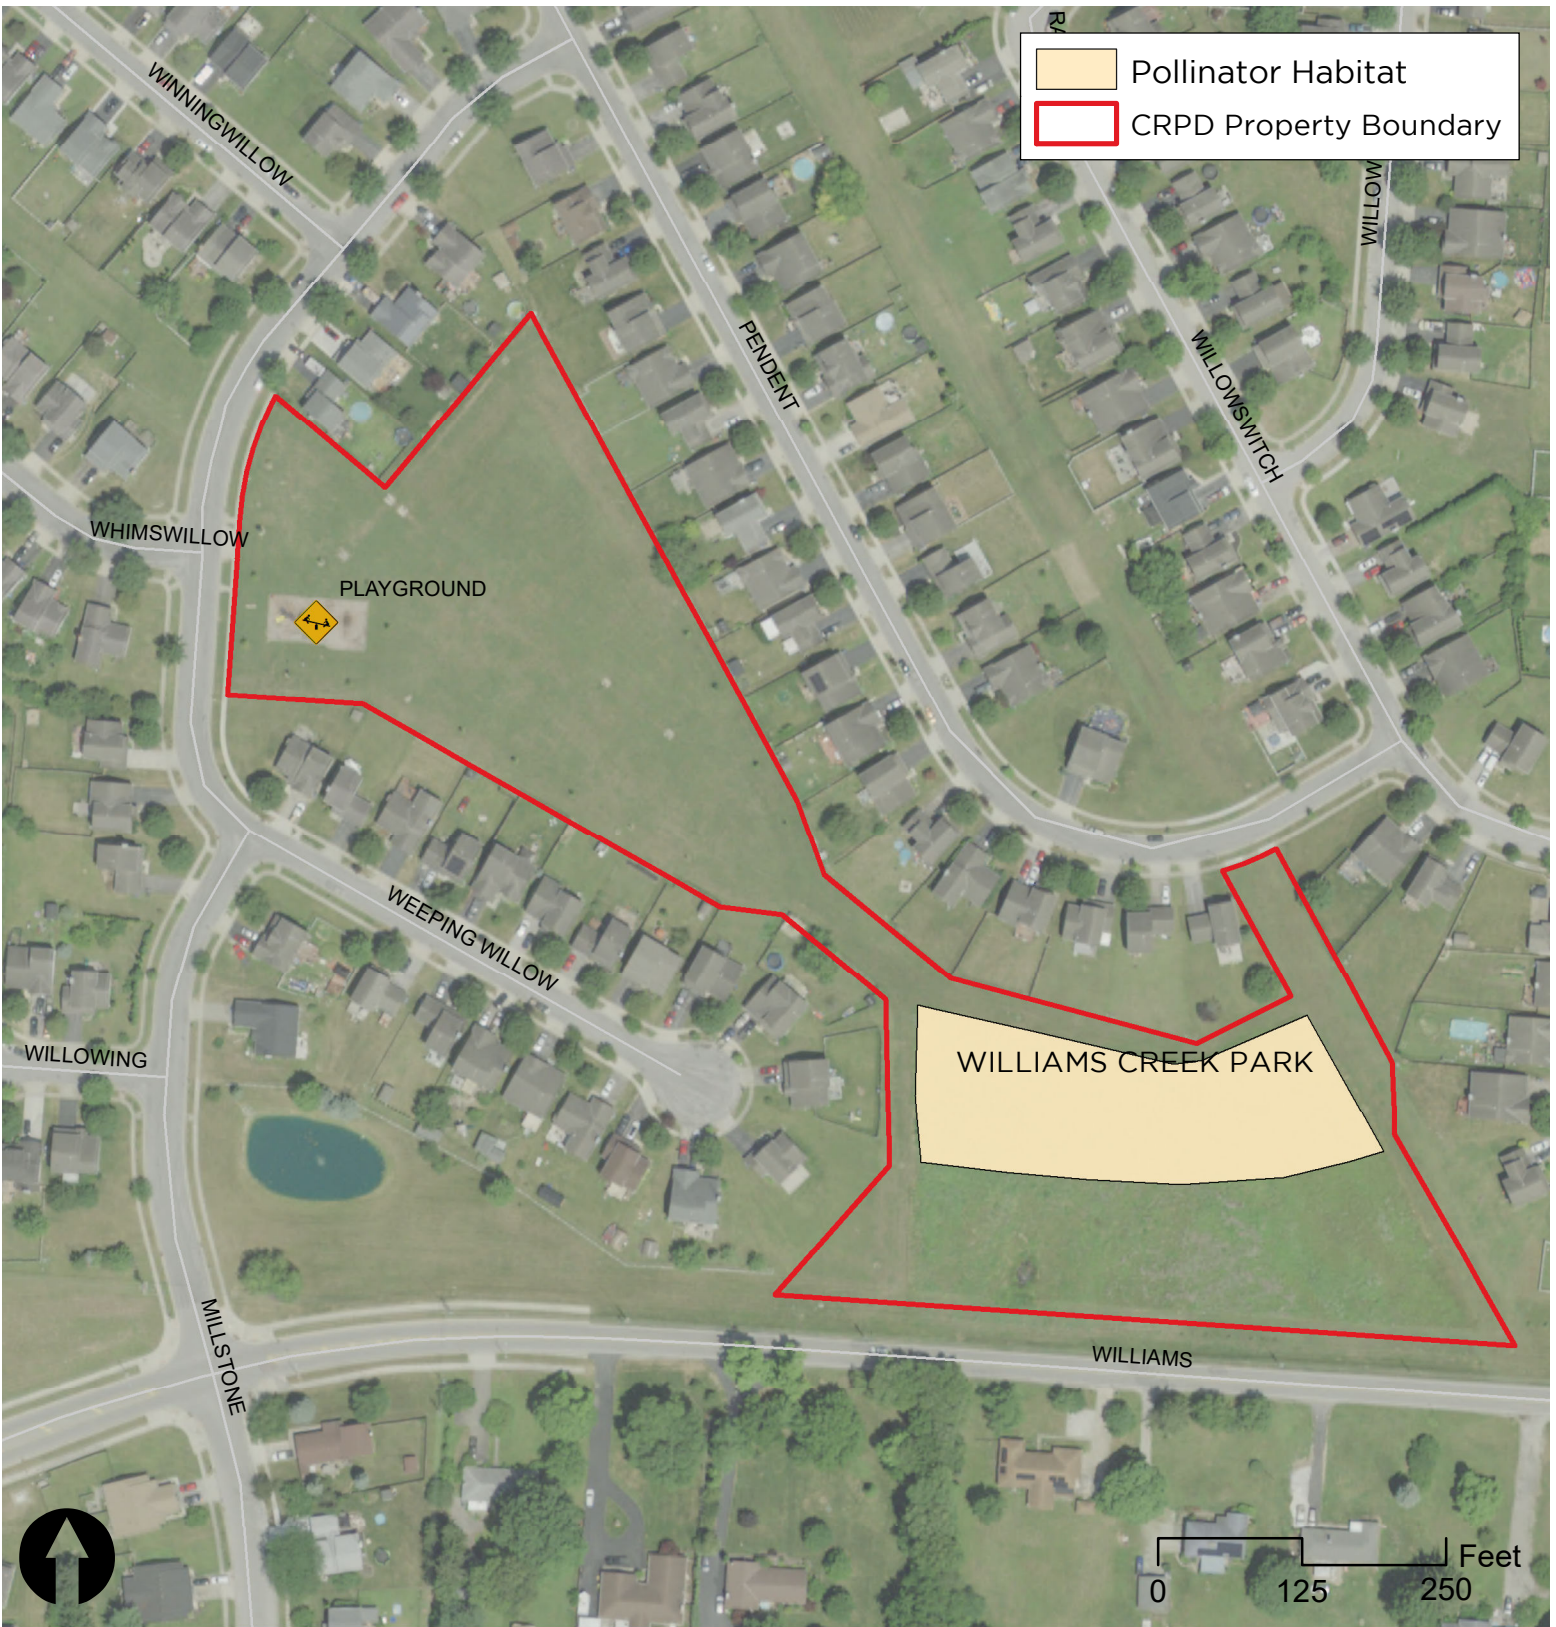

AIRPORT GOLF COURSE

900 N HAMILTON RD
COLUMBUS OH 43219

Pollinator Habitat | Area: 19.7 ac | Year Added: 2018

Location Description:

Main entrance and parking lot is located off of Hamilton Road. Pollinator habitats are scattered throughout the golf course.

Pollinator Habitat | Area: 0.12 ac | Year Added: 2018

Location Description:

Entrance and parking lot is located off of Olentangy River Road. Pollinator habitat is located south of the tennis court parking lot behind the shelterhouse and near the playground.

Location Description:
Located to the east of Tuttle Park Community Center.

3923 N HIGH ST
COLUMBUS OH 43214

WHETSTONE PARK

Pollinator Habitat | Area: 3.67 ac | Year Added: 2004

Location Description:
Located off of the Olentangy Trail.

WILLIAMS CREEK PARK

3740 WEEPING WILLOW
BLVD COLUMBUS OH 43207

Pollinator Habitat | Area: 1.04 ac | Year Added: 2022

Location Description:

Located within Williams Creek Park, east of the playground.

7740 OLENTANGY RIVER RD
COLUMBUS OH 43235