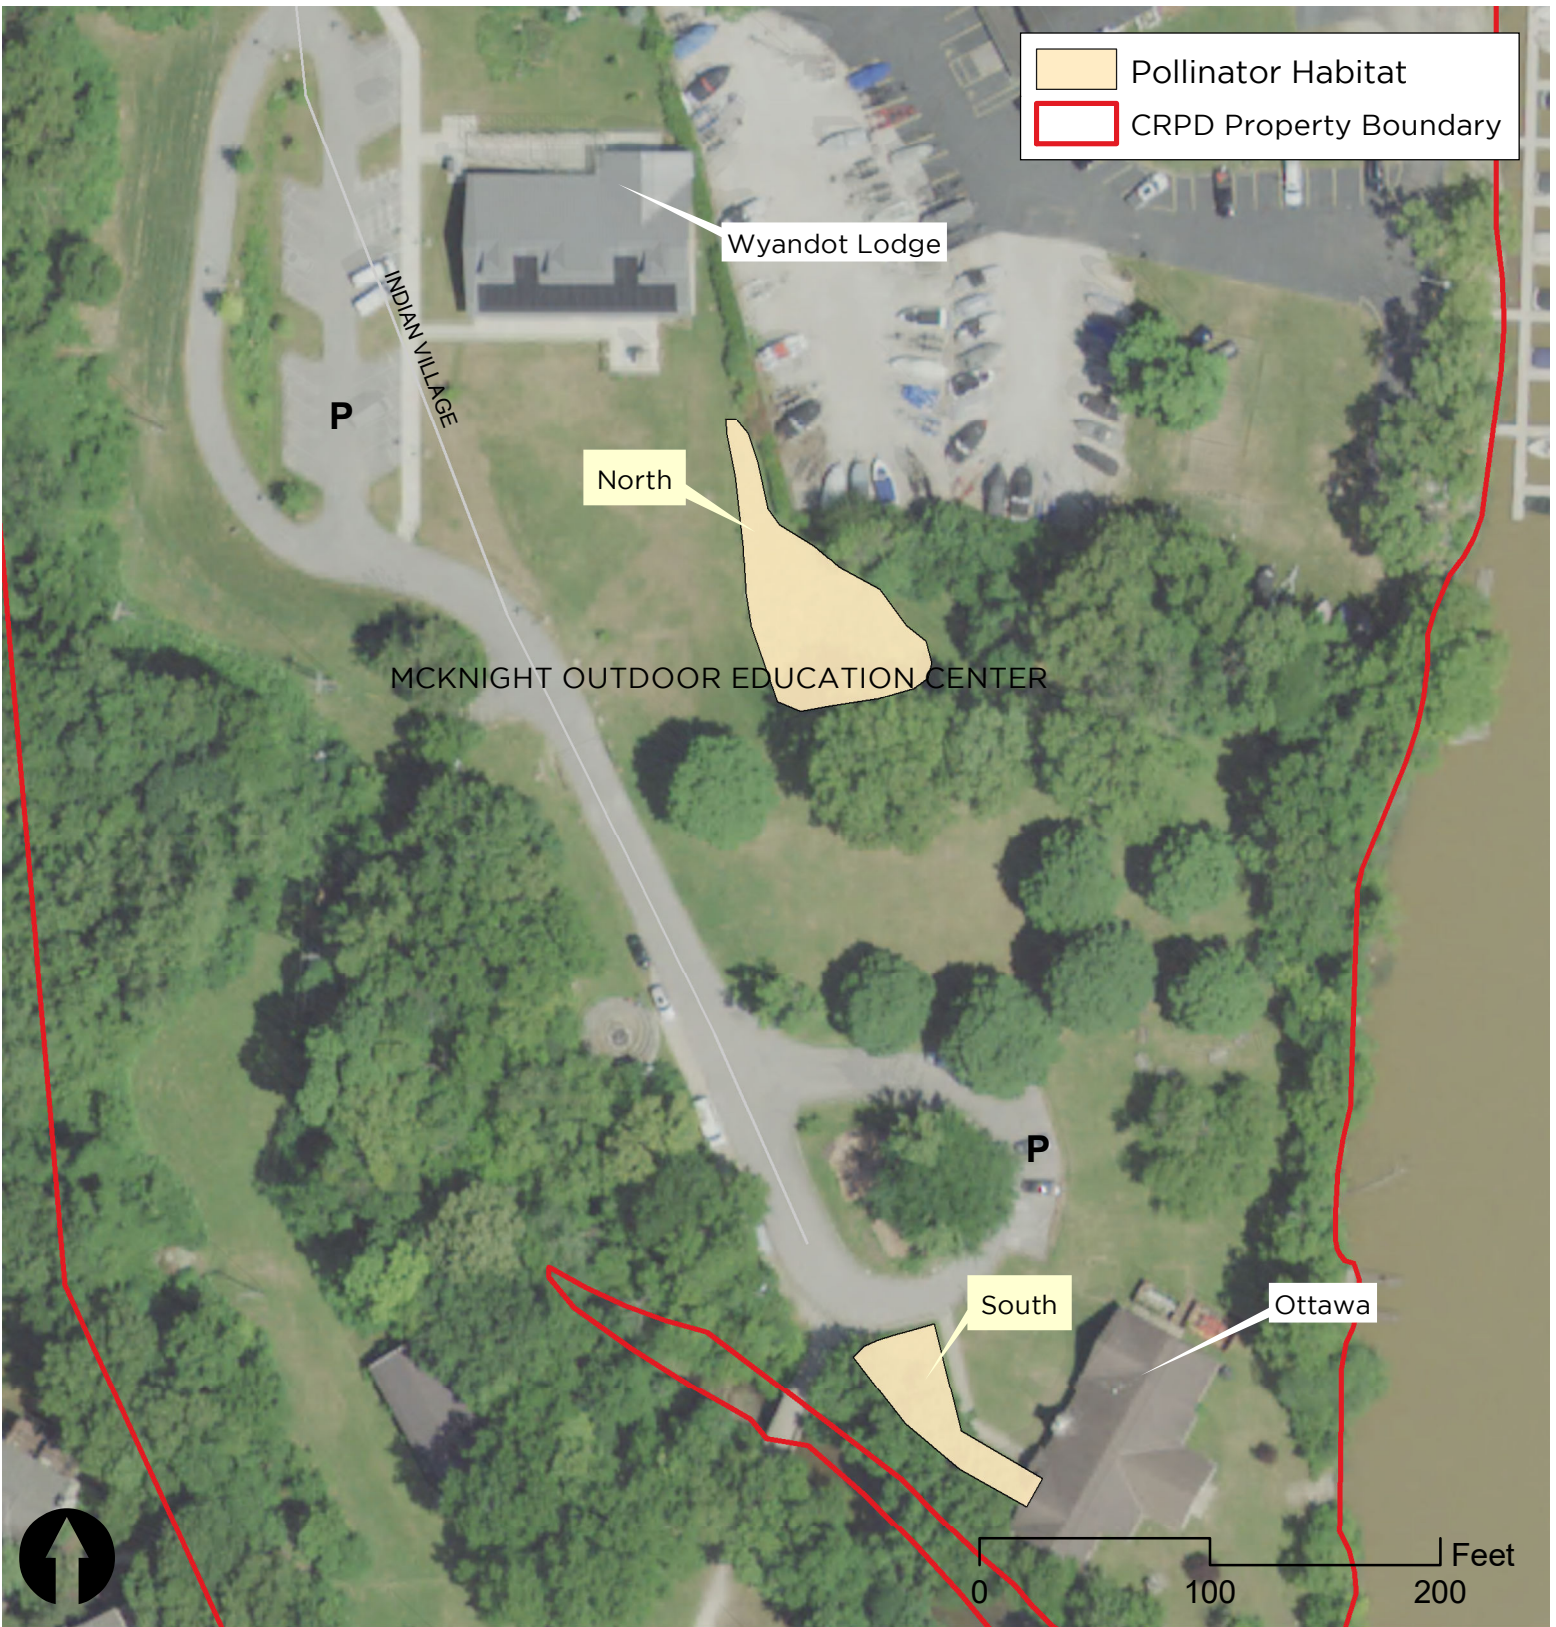

3228 INDIAN VILLAGE RD
COLUMBUS OH 43221

MCKNIGHT OUTDOOR EDUCATION CENTER

Pollinator Habitats

North Area: 0.94 ac - Year Added: 2015
South Area: 0.30 ac - Year Added: 2021