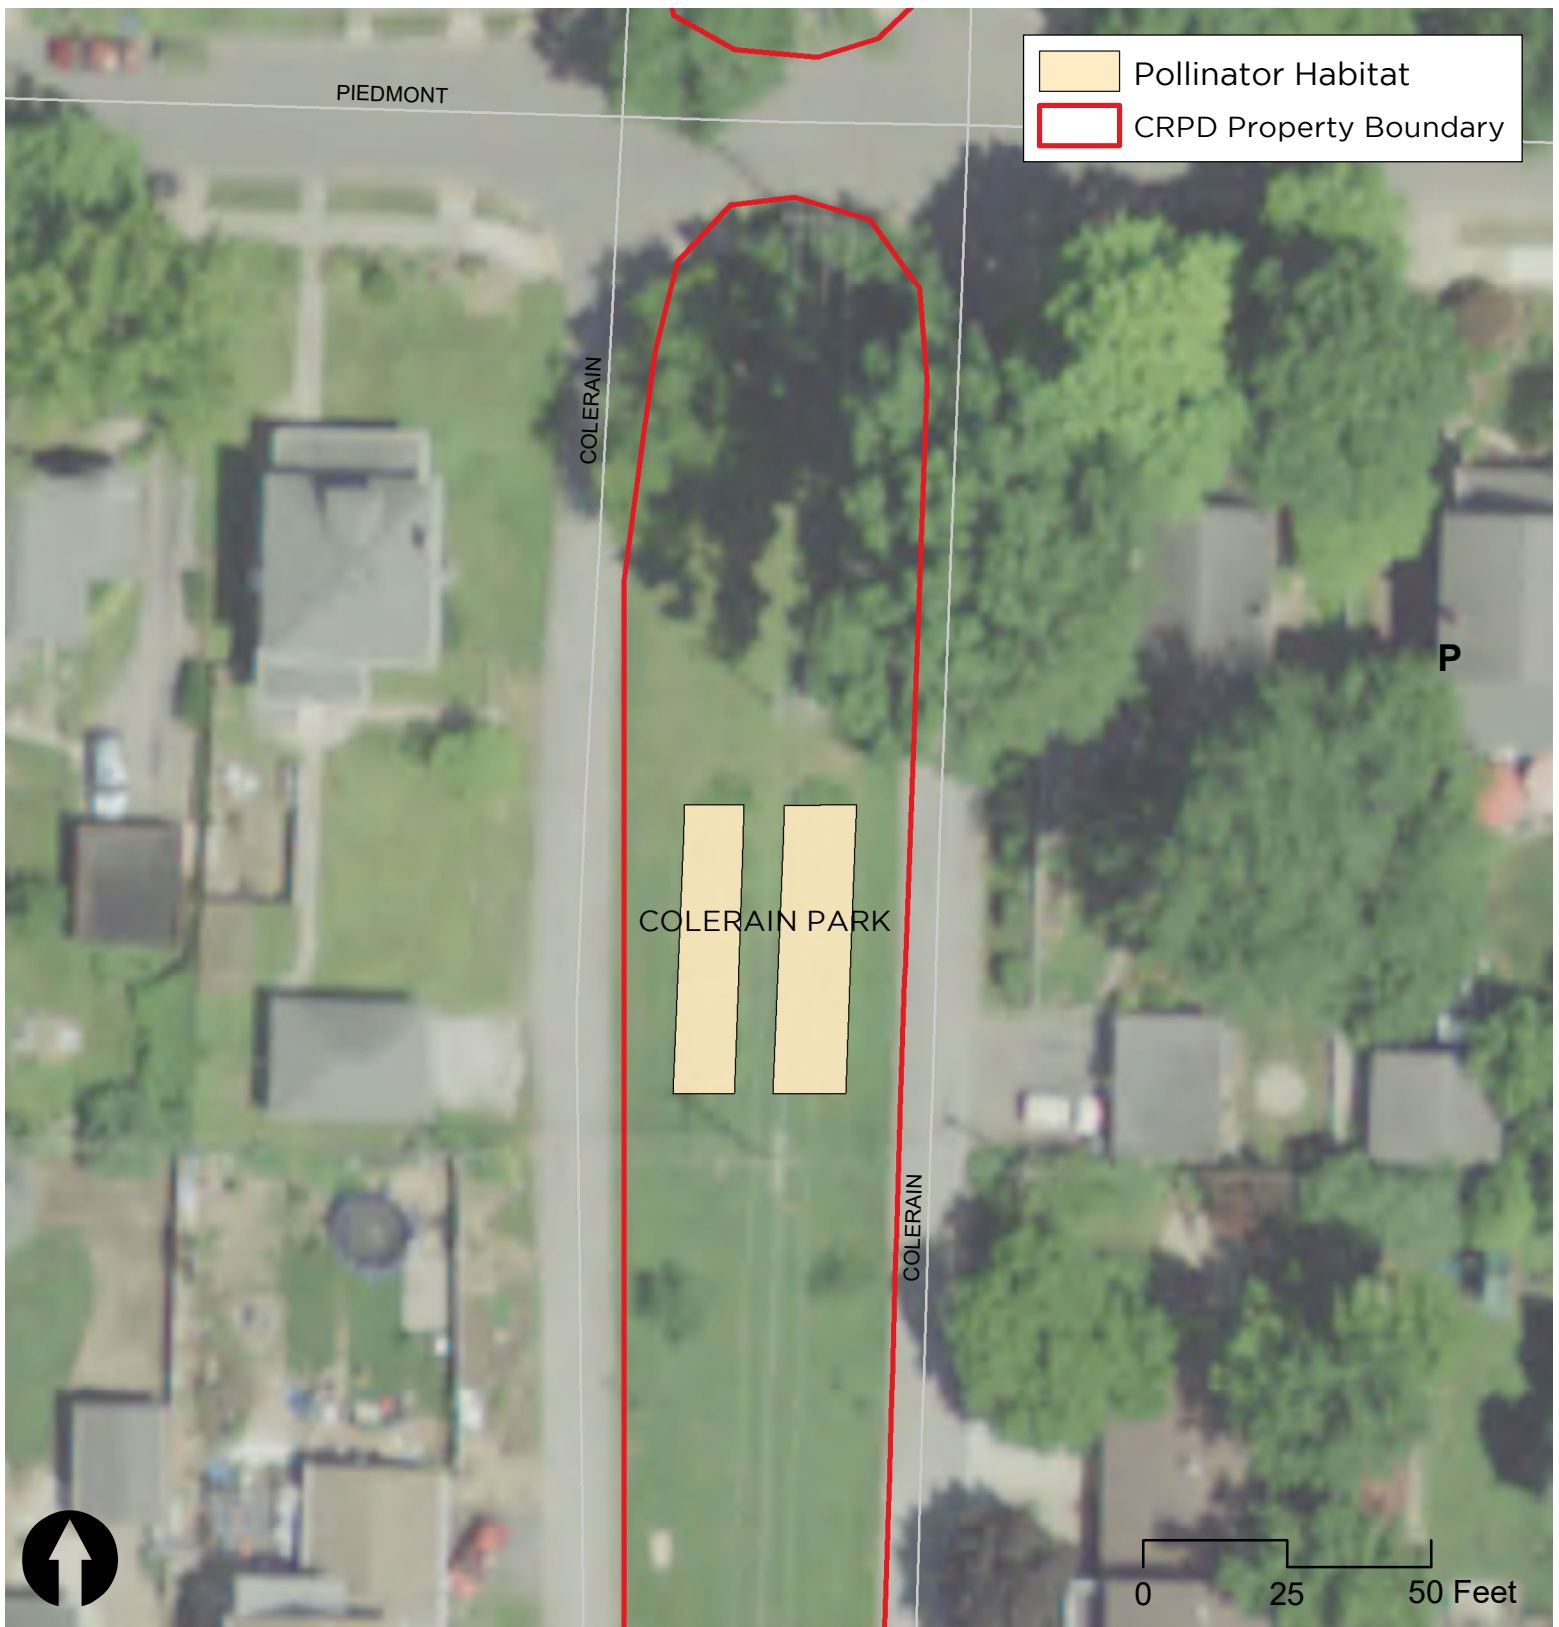

COLERAIN PARK

3517 COLERAIN AVE
COLUMBUS OH 43214

Pollinator Habitat | Area: 0.03 ac | Year Added: 2017

Location Description:
Located between Colerain Ave.