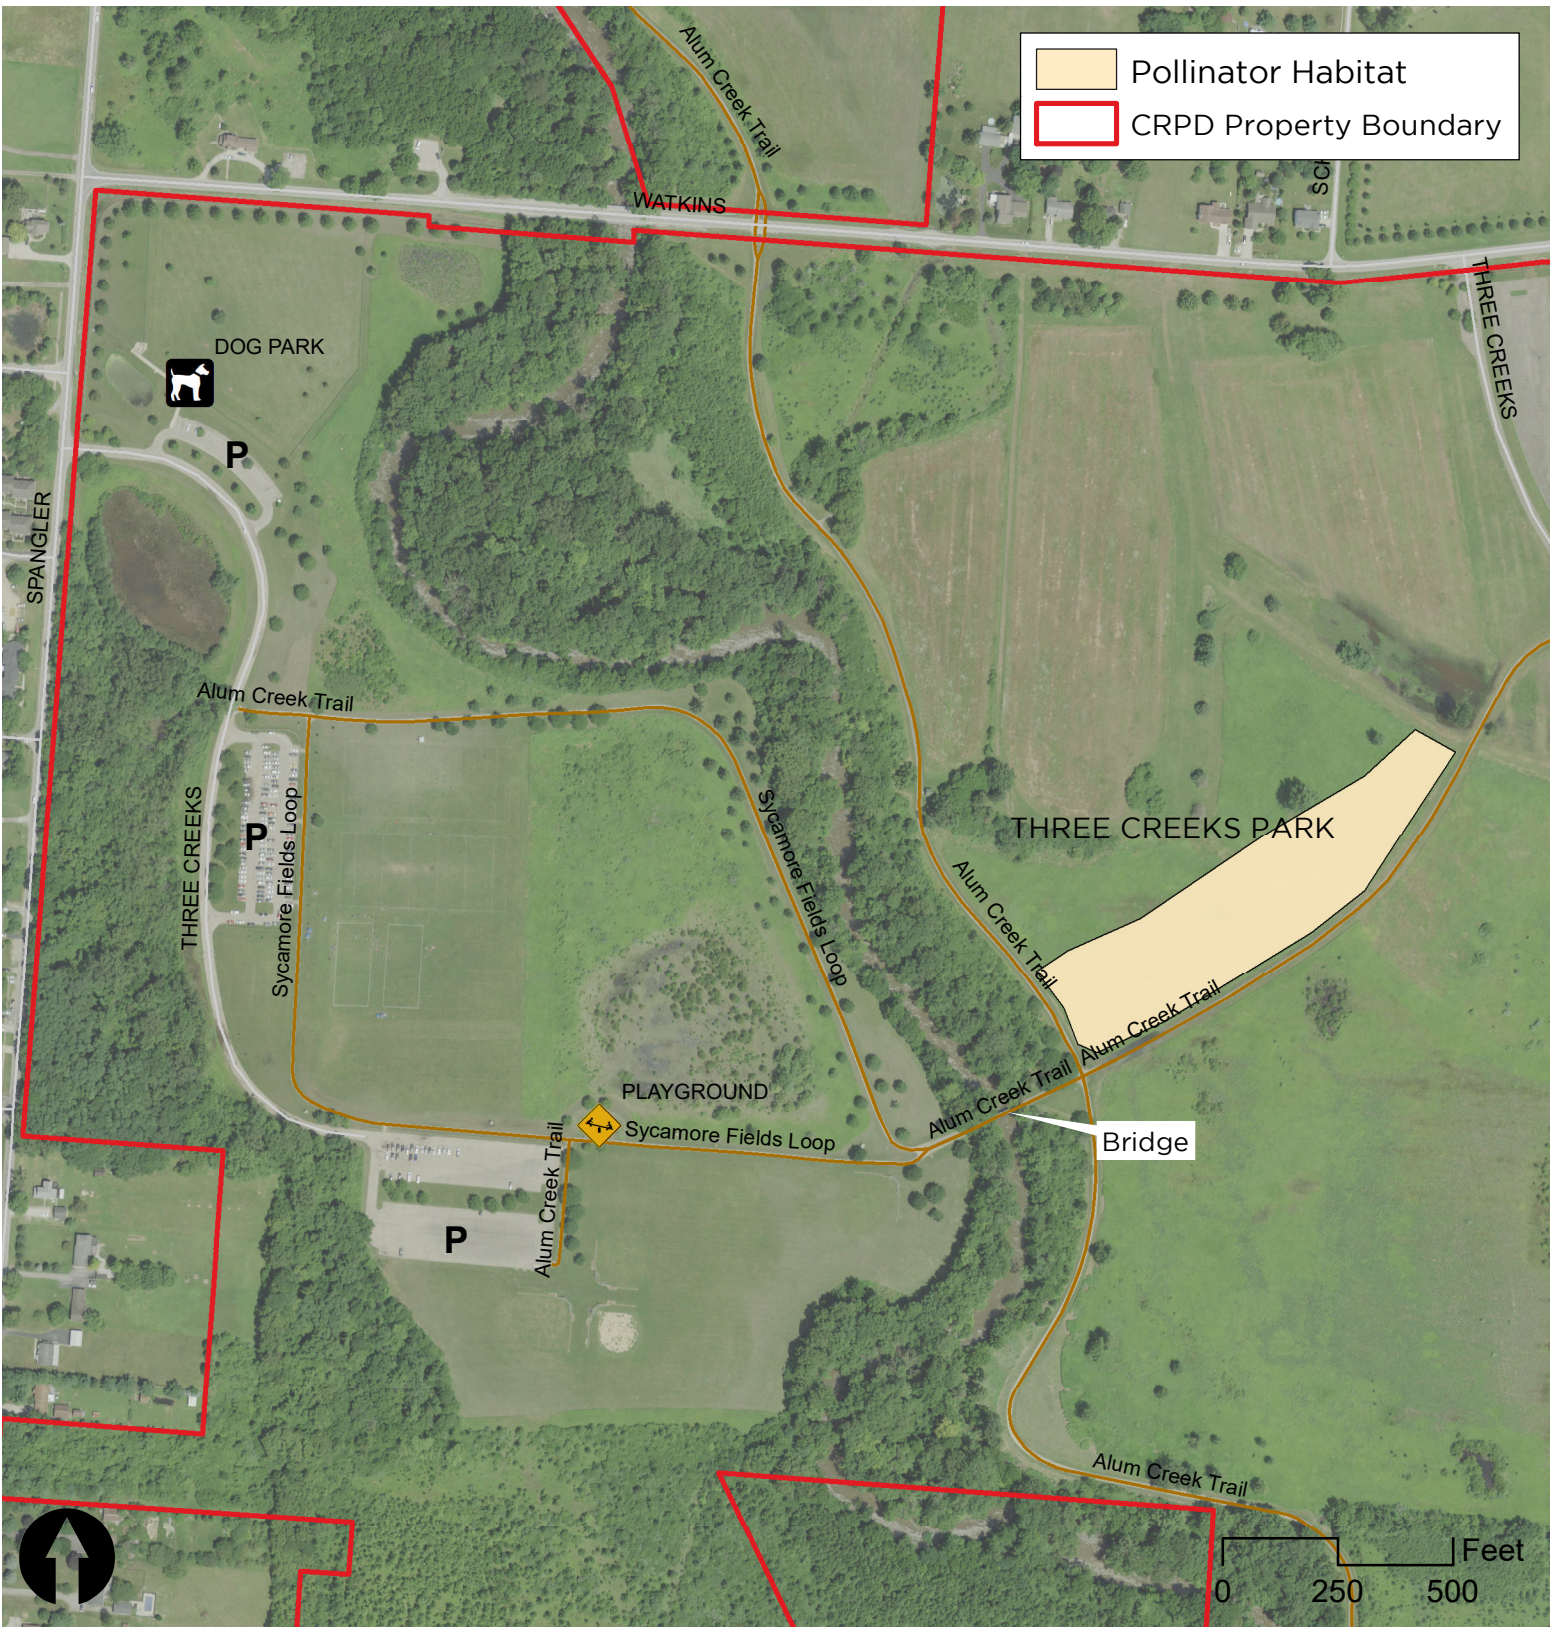

AIRPORT GOLF COURSE

900 N HAMILTON RD
COLUMBUS OH 43219

Pollinator Habitat | Area: 19.7 ac | Year Added: 2018

Location Description:

Main entrance and parking lot is located off of Hamilton Road. Pollinator habitats are scattered throughout the golf course.

STOCKBRIDGE PARK

Pollinator Habitat | Area: 1.5 ac | Year Added: 2023

Location Description:

Habitat is located south of the parking lot off of Lockbourne Road and southeast of the playground.

STONERIDGE PARK

2500 MCZAND BLVD
GROVE CITY OH 43123

Pollinator Habitat | Area: 0.45 ac | Year Added: 2023

Location Description:

Habitat is located east of the parking lot and playground.

THREE CREEKS PARK

2748 Spangler Rd.
Columbus, OH 43207

Pollinator Habitat | Area: 4.66 ac | Year Added: 2021

Location Description:

Located off of Alum Creek Trail with parking available.

DEAF SCHOOL PARK

LIBRARY

Legend:
Pollinator Habitat
CRPD Property Boundary