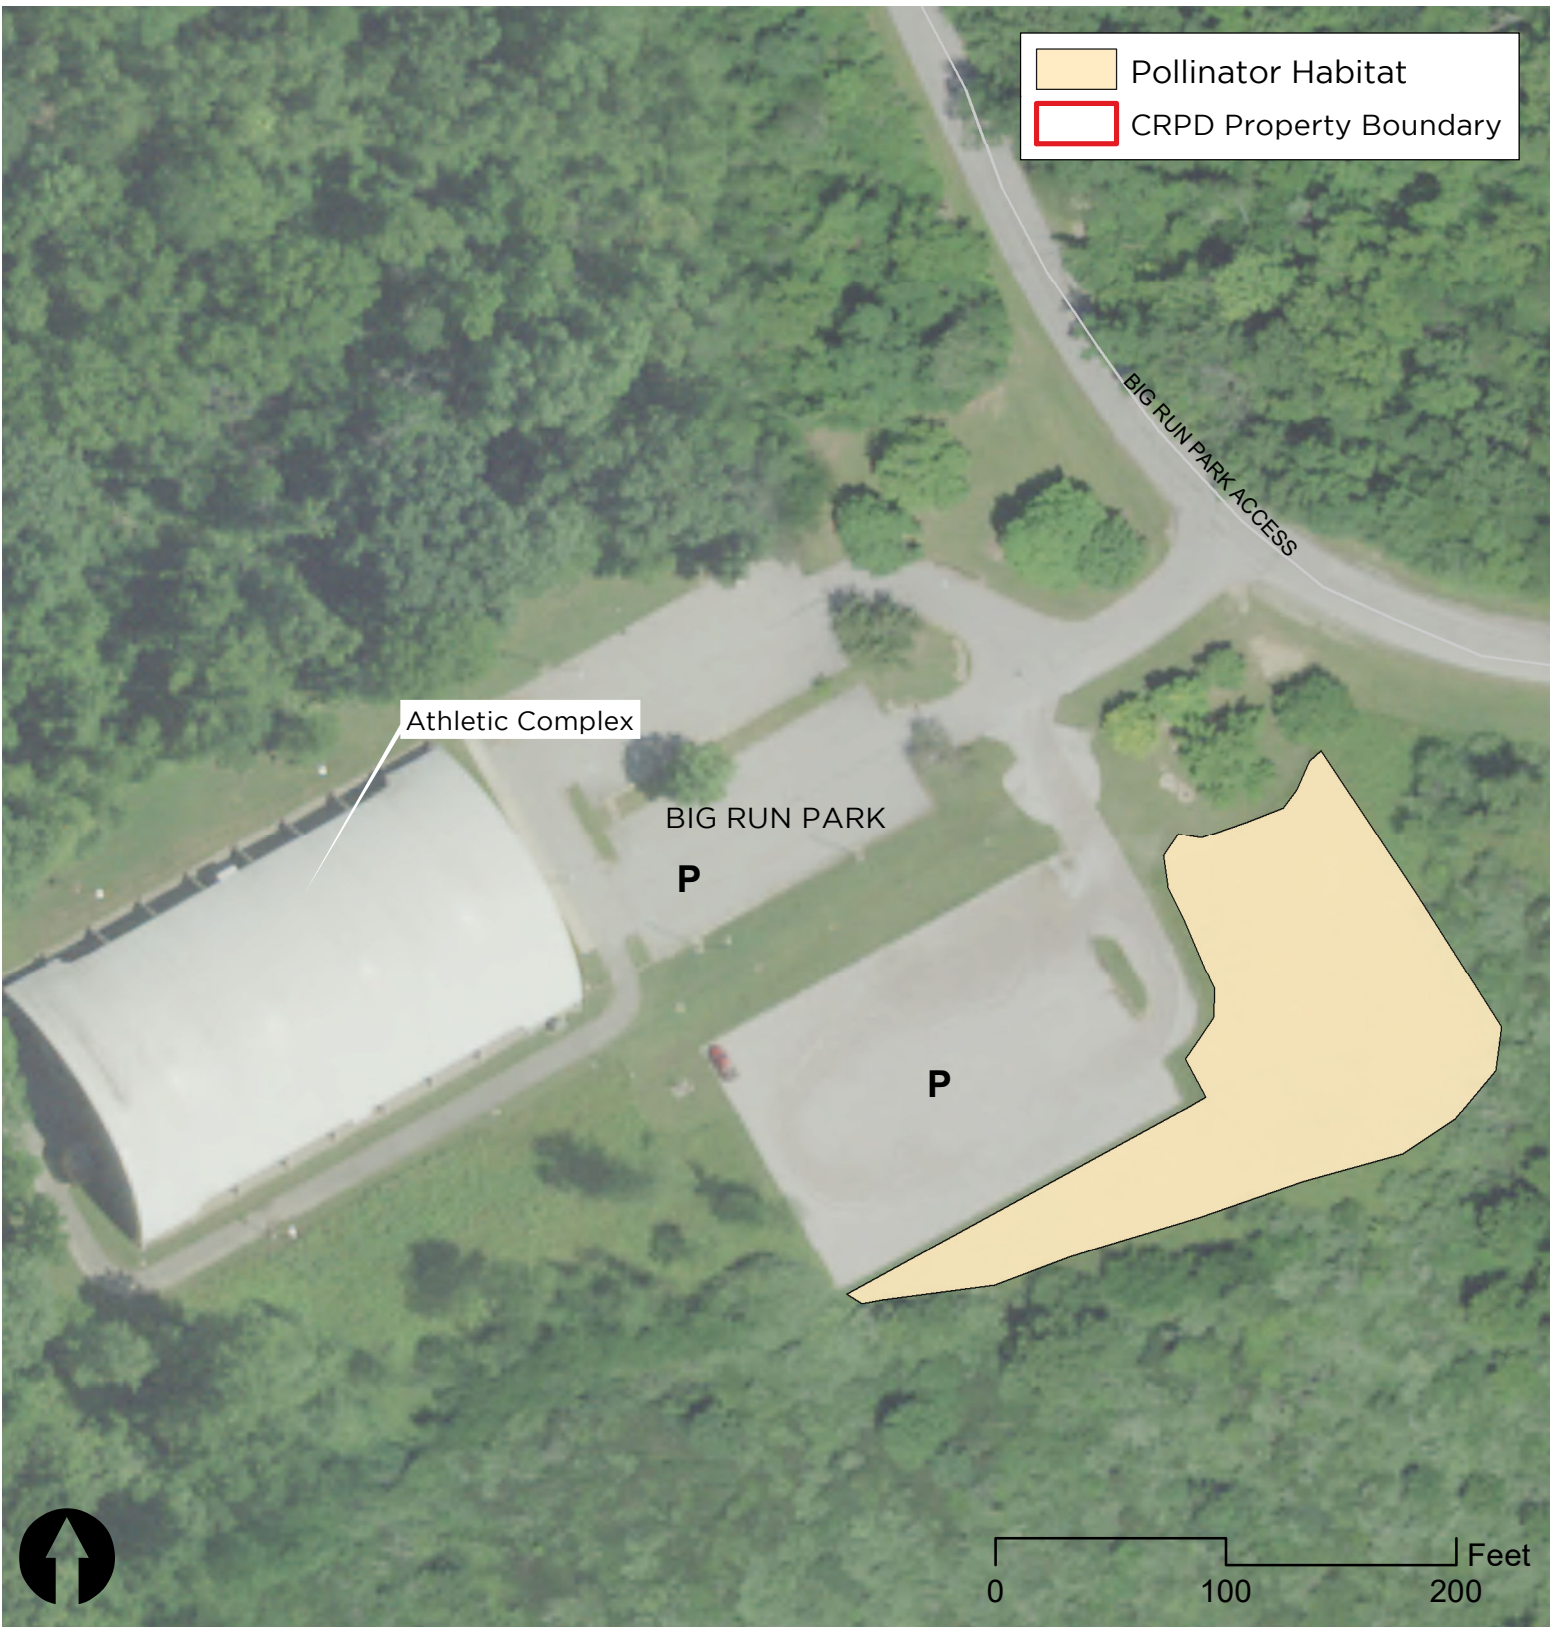

AIRPORT GOLF COURSE

900 N HAMILTON RD
COLUMBUS OH 43219

Pollinator Habitat | Area: 19.7 ac | Year Added: 2018

Location Description:

Main entrance and parking lot is located off of Hamilton Road. Pollinator habitats are scattered throughout the golf course.

Location Description:

Entrances and parking lots are located off of Olentangy River Road. Pollinator habitats are located near the north and south parking lots.

ANTRIM PARK

5800 OLENTANGY RIVER RD
COLUMBUS OH 43235

Pollinator Habitat | Area: 0.12 ac | Year Added: 2018

Location Description:

Entrance and parking lot is located off of Olentangy River Road. Pollinator habitat is located south of the tennis court parking lot behind the shelterhouse and near the playground.

BREVOORT POLLINATOR HABITAT

3545 Indianola Ave,
Columbus, OH 43214

Pollinator Habitat | Area: 0.01- acre | Year Added: 2024

Location Description:
Pollinator habitat is located off of E Torrence Road to the west of the playground.